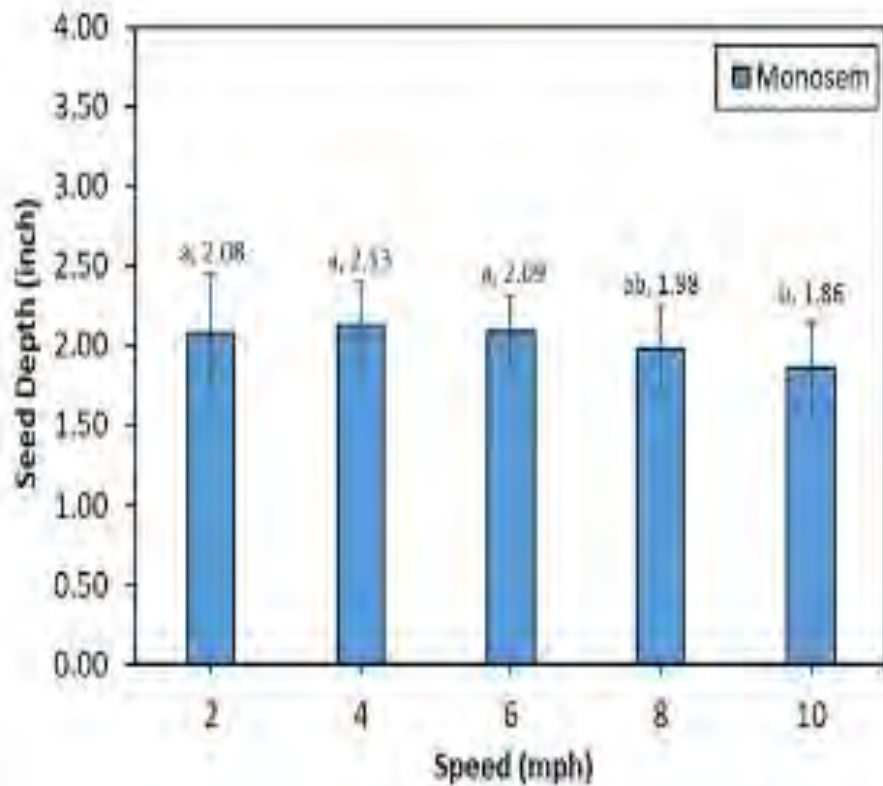

Peanuts planted at 1.5" seeding depth exhibited higher overall emergence irrespective of the downforce treatments

Peanut Emergence and Growth

1.5" Deep
High Downforce

1.5" Deep
Low Downforce

Peanut Emergence and Growth

Dry – No Pre-Plant Irrigation

Depth x Downforce x Vigor – SIRP Camilla - 2019

Opt – 0.5” Pre-Plant Irrigation

Depth x Downforce x Vigor – SIRP Camilla - 2019

Wet – 1.0” Pre-plant Irrigation

Corn Emergence 2020

Corn Emergence 2021

Final Corn Emergence 2020

Final Corn Emergence 2021

Seed Depth 2020

Seed Depth 2021

Seed Spacing 2020

Seed Singulation 2020

Coefficient of Variation 2020