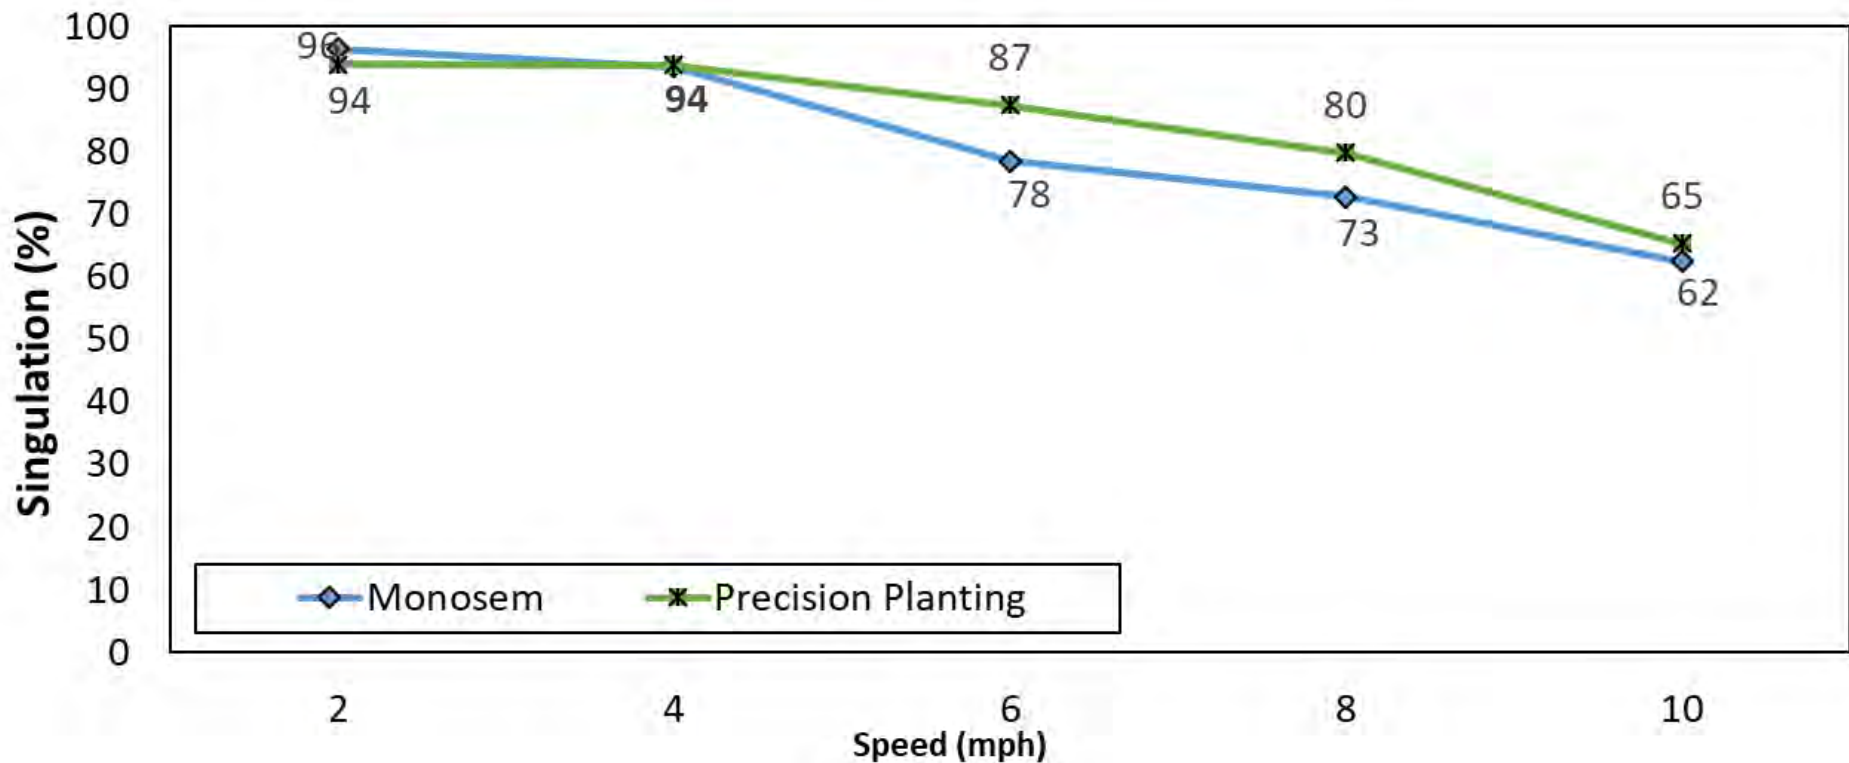

Peanuts planted at 1.5" seeding depth exhibited higher overall emergence irrespective of the downforce treatments

Peanut Emergence and Growth

1.5" Deep
High Downforce

1.5" Deep
Low Downforce

Peanut Emergence and Growth

Dry – No Pre-Plant Irrigation

Depth x Downforce x Vigor – SIRP Camilla - 2019

Opt – 0.5” Pre-Plant Irrigation

Depth x Downforce x Vigor – SIRP Camilla - 2019

Wet – 1.0” Pre-plant Irrigation

Corn Emergence 2020

Corn Emergence 2021

Final Corn Emergence 2020

Final Corn Emergence 2021

Seed Depth 2020

Seed Depth 2021

Seed Spacing 2020

Seed Singulation 2020

Coefficient of Variation 2020