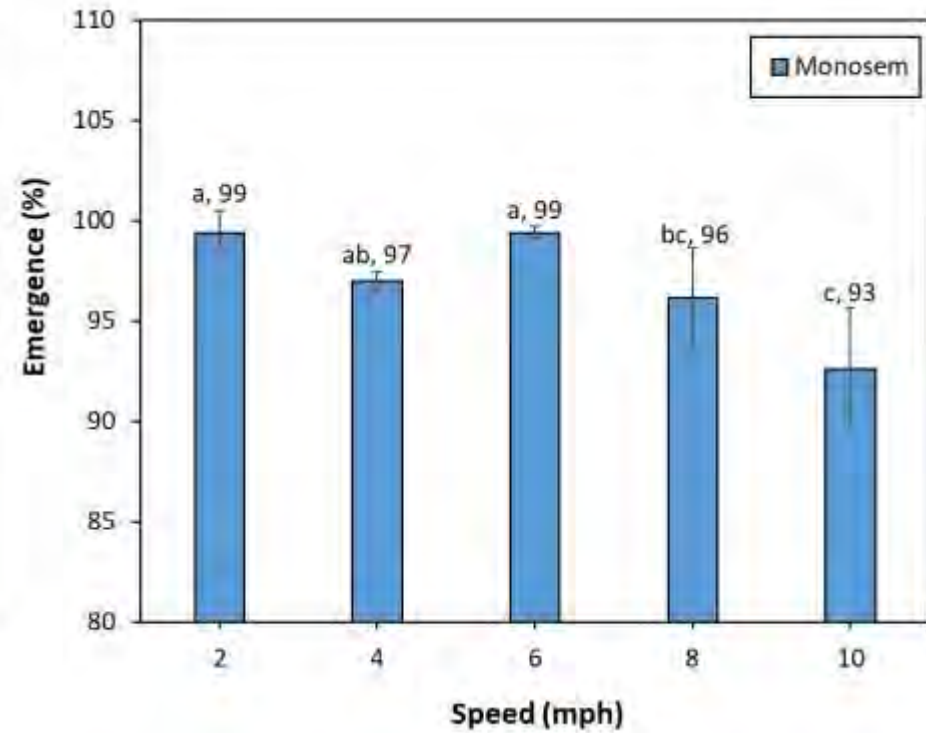

Peanuts planted at 1.5" seeding depth exhibited higher overall emergence irrespective of the downforce treatments

Peanut Emergence and Growth

1.5" Deep
High Downforce

1.5" Deep
Low Downforce

Peanut Emergence and Growth

Dry – No Pre-Plant Irrigation

Depth x Downforce x Vigor – SIRP Camilla - 2019

Opt – 0.5” Pre-Plant Irrigation

Depth x Downforce x Vigor – SIRP Camilla - 2019

Wet – 1.0” Pre-plant Irrigation

Corn Emergence 2020

Corn Emergence 2021

Final Corn Emergence 2020

Final Corn Emergence 2021

Seed Depth 2020

Seed Depth 2021

Seed Spacing 2020

Seed Singulation 2020

Coefficient of Variation 2020