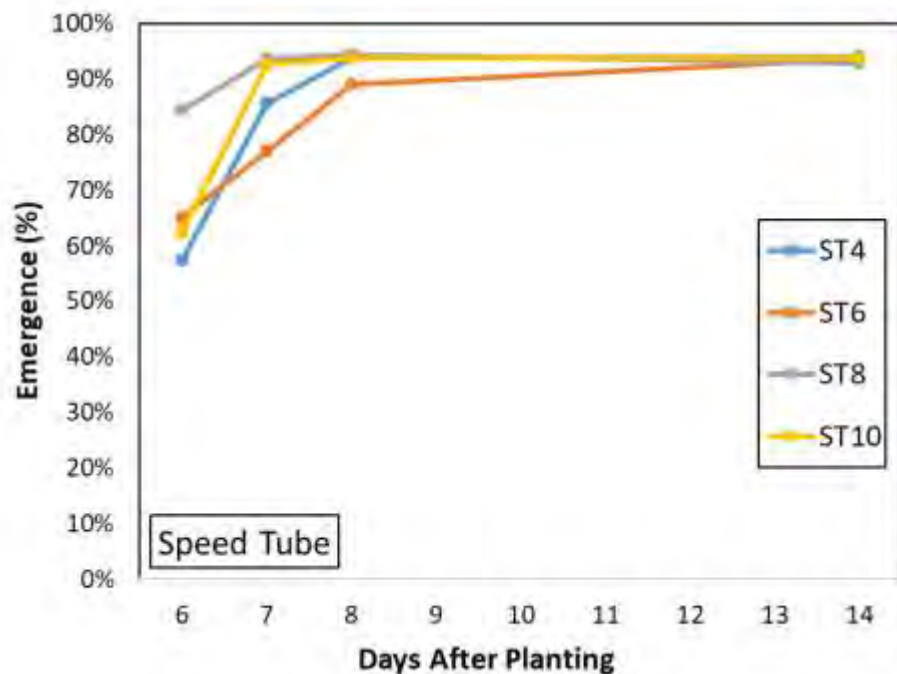

Peanuts planted at 1.5" seeding depth exhibited higher overall emergence irrespective of the downforce treatments

Peanut Emergence and Growth

1.5" Deep
High Downforce

1.5" Deep
Low Downforce

Peanut Emergence and Growth

2.5" Deep
Low Downforce

3.5" Deep
High Downforce

1.5" Deep
Low Downforce

1.5" Deep
Low Downforce

Peanut Emergence and Growth

2.5" Deep
High Downforce

3.5" Deep
Low Downforce

3.5" Deep
Medium Downforce

Dry – No Pre-Plant Irrigation

Depth x Downforce x Vigor – SIRP Camilla - 2019

Opt – 0.5” Pre-Plant Irrigation

Depth x Downforce x Vigor – SIRP Camilla - 2019

Wet – 1.0” Pre-plant Irrigation

Corn Emergence 2020

Corn Emergence 2021

Final Corn Emergence 2020

Final Corn Emergence 2021

Seed Depth 2020

Seed Depth 2021

Seed Spacing 2020

Seed Singulation 2020

Coefficient of Variation 2020