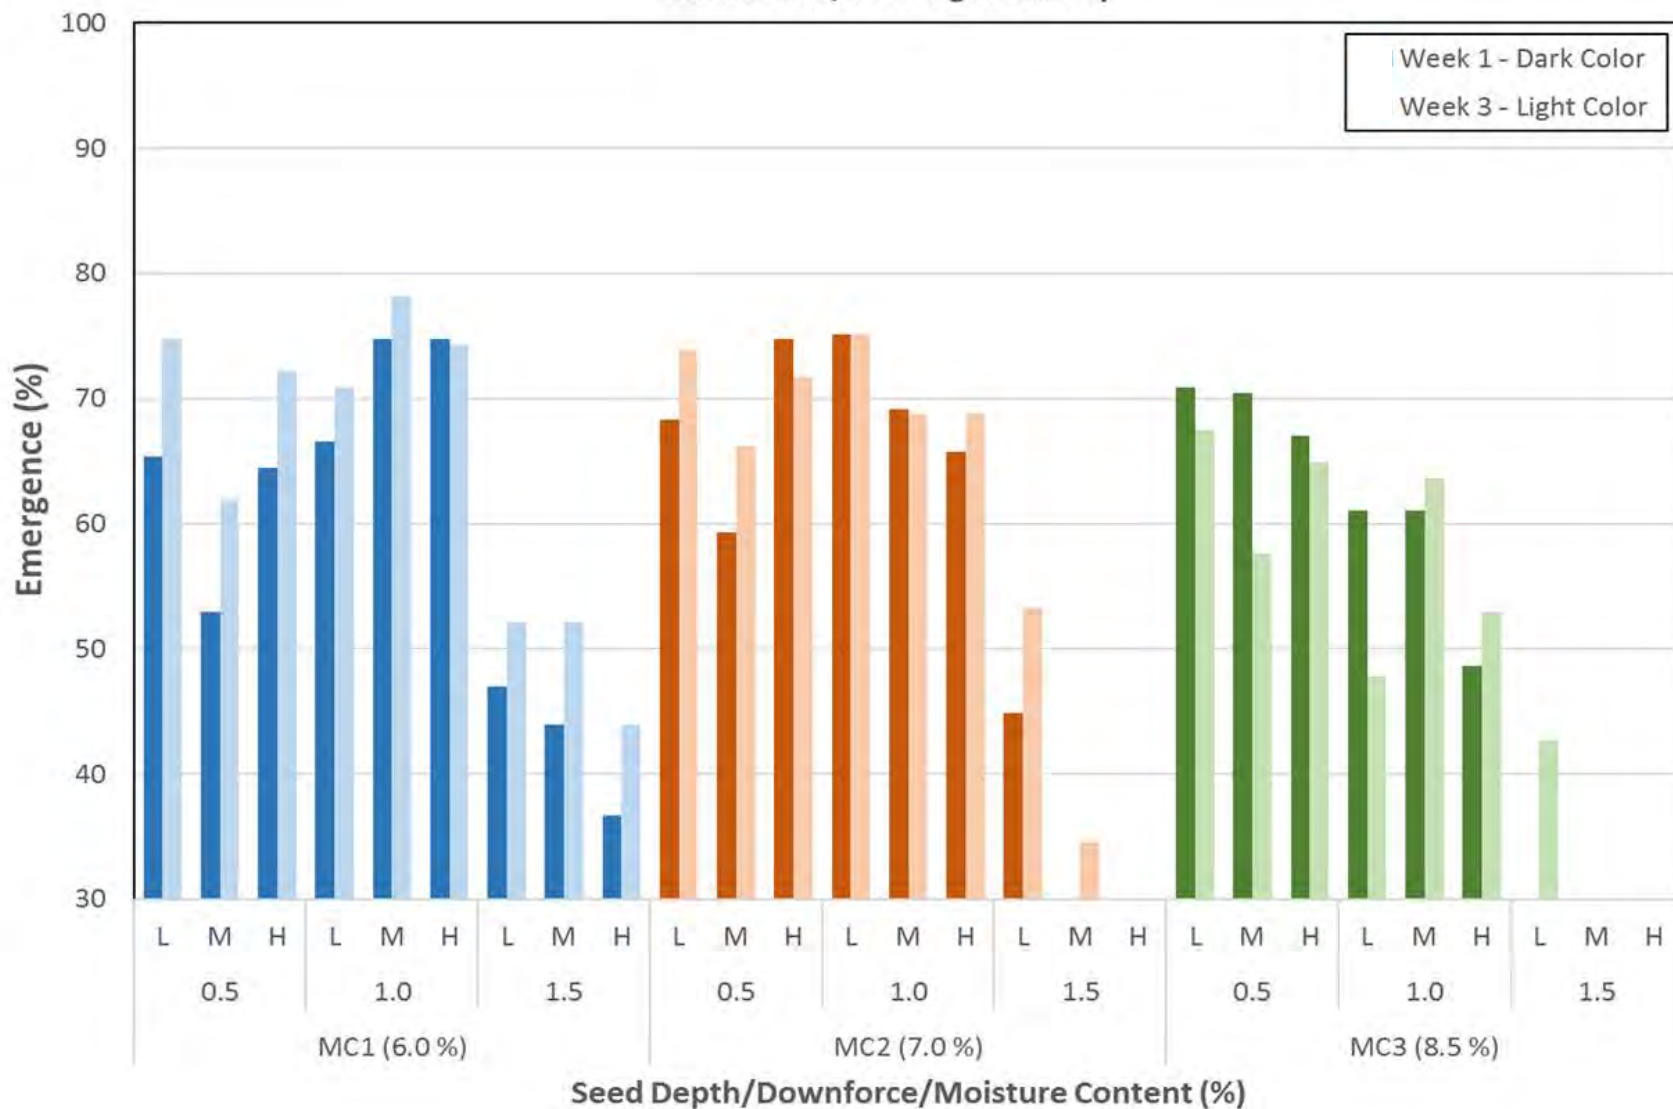

Peanuts planted at 1.5" seeding depth exhibited higher overall emergence irrespective of the downforce treatments

Peanut Emergence and Growth

1.5" Deep
High Downforce

1.5" Deep
Low Downforce

Peanut Emergence and Growth

2.5" Deep
Low Downforce

3.5" Deep
High Downforce

1.5" Deep
Low Downforce

1.5" Deep
Low Downforce

Peanut Emergence and Growth

2.5" Deep
High Downforce

3.5" Deep
Low Downforce

3.5" Deep
Medium Downforce

3.5" Deep
Medium Downforce

Cotton Emergence

Large Seed/High Vigor Variety

Cotton Emergence

Small Seed/Low Vigor Variety

Cotton Yield

Depth x Downforce x Vigor – SEREC Midville - 2019

Depth x Downforce x Vigor – SIRP Camilla - 2019

Dry – No Pre-Plant Irrigation

Depth x Downforce x Vigor – SIRP Camilla - 2019

Opt – 0.5” Pre-Plant Irrigation

Depth x Downforce x Vigor – SIRP Camilla - 2019

Wet – 1.0” Pre-plant Irrigation

Corn Emergence 2020