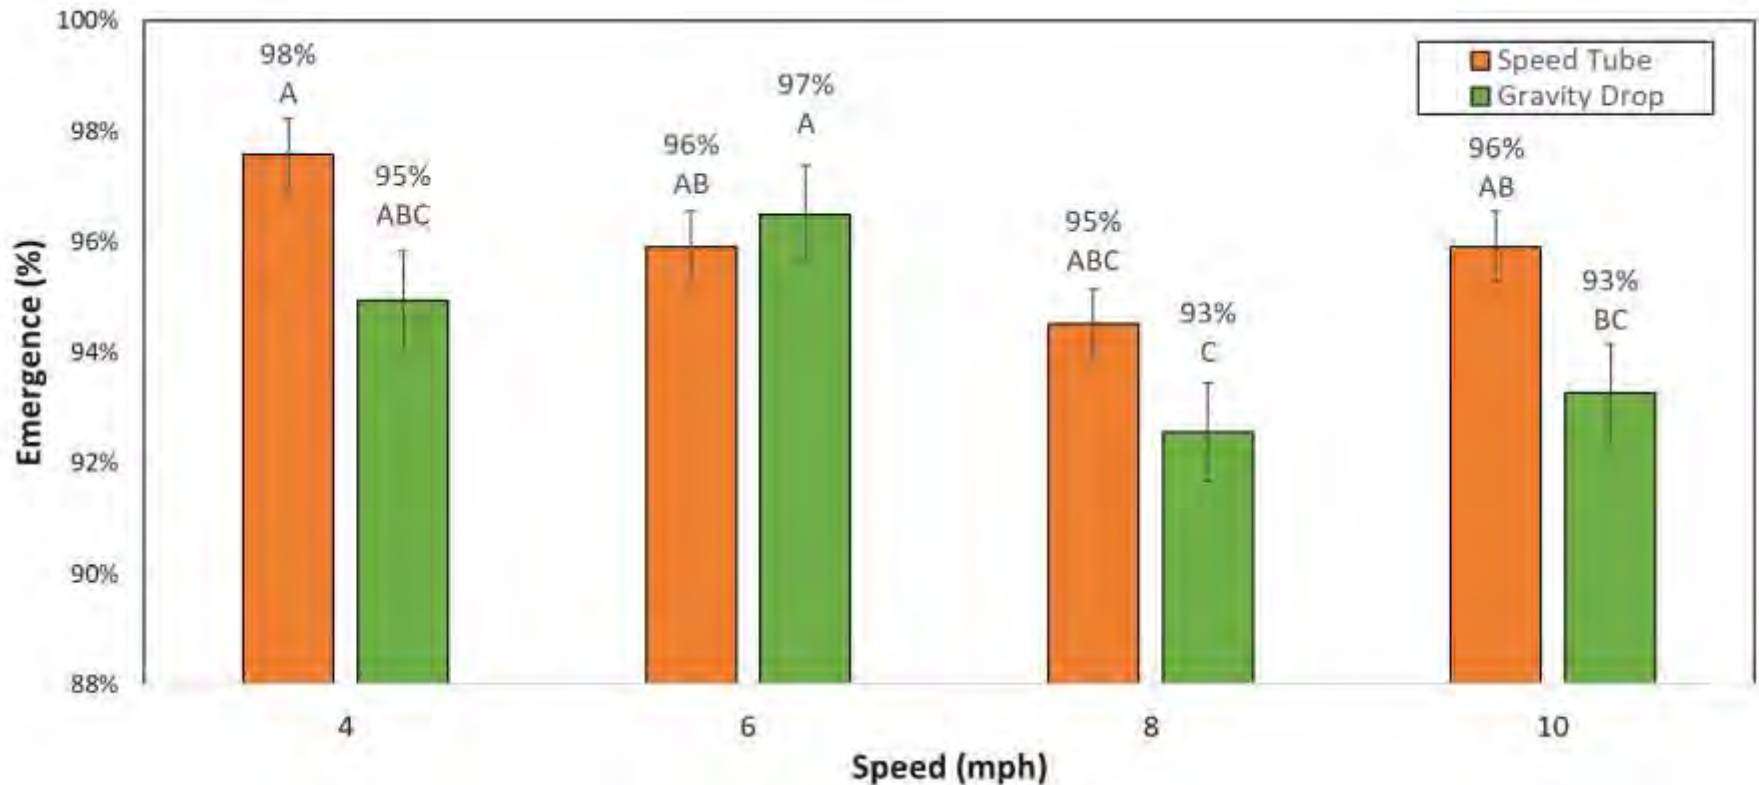

Peanuts planted at 1.5" seeding depth exhibited higher overall emergence irrespective of the downforce treatments

Peanut Emergence and Growth

1.5" Deep
High Downforce

1.5" Deep
Low Downforce

Peanut Emergence and Growth

Dry – No Pre-Plant Irrigation

Depth x Downforce x Vigor – SIRP Camilla - 2019

Opt – 0.5” Pre-Plant Irrigation

Depth x Downforce x Vigor – SIRP Camilla - 2019

Wet – 1.0” Pre-plant Irrigation

Corn Emergence 2020

Corn Emergence 2021

Final Corn Emergence 2020

Final Corn Emergence 2021

Seed Depth 2020

Seed Depth 2021

Seed Spacing 2020

Seed Singulation 2020

Coefficient of Variation 2020