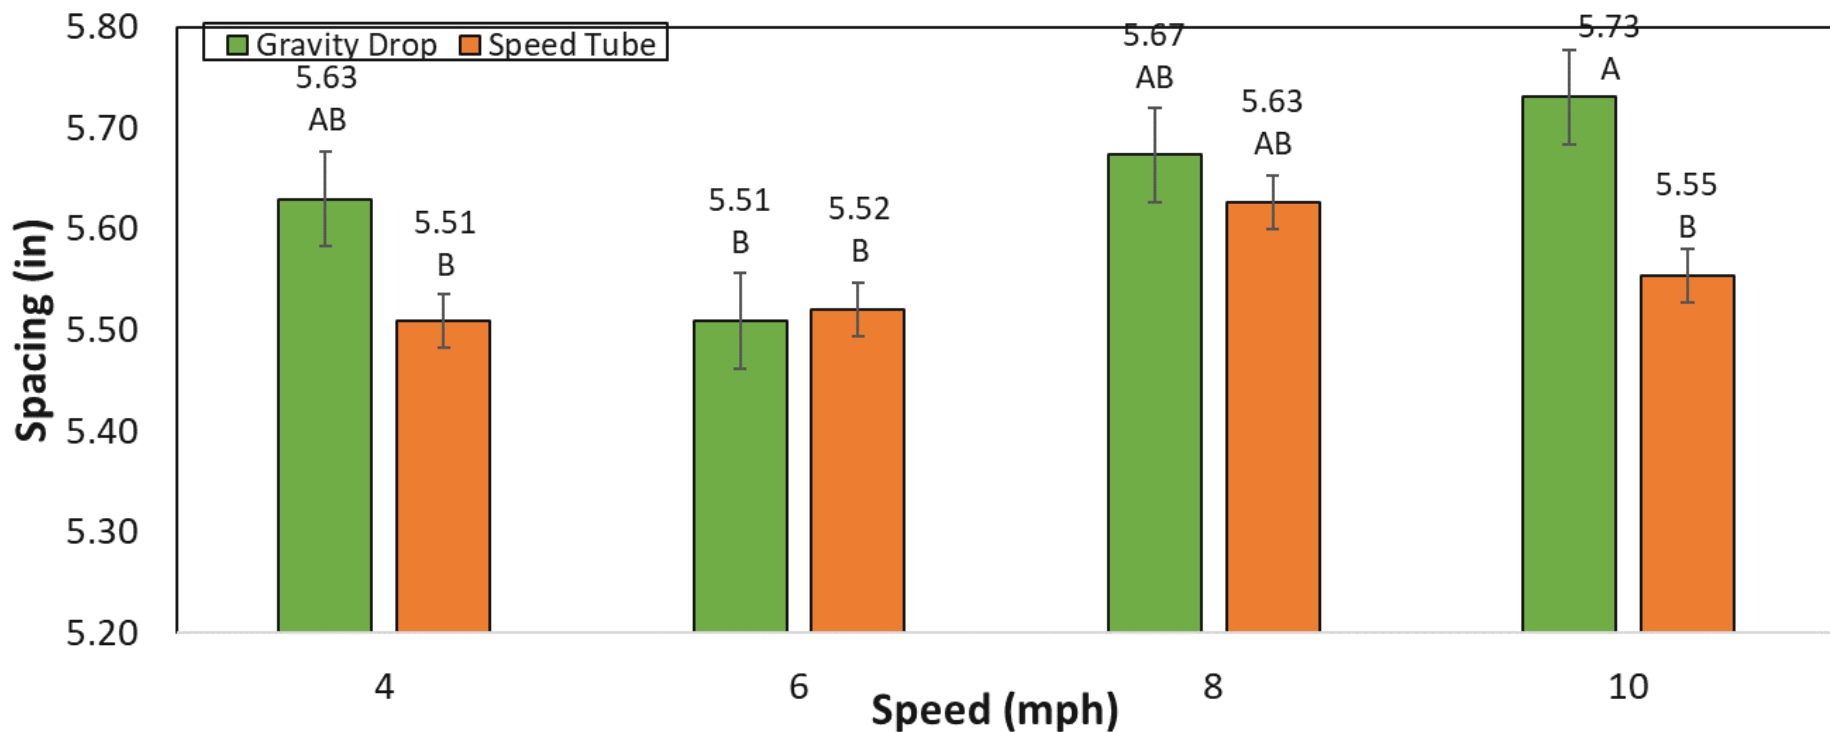

Seed Spacing 2021