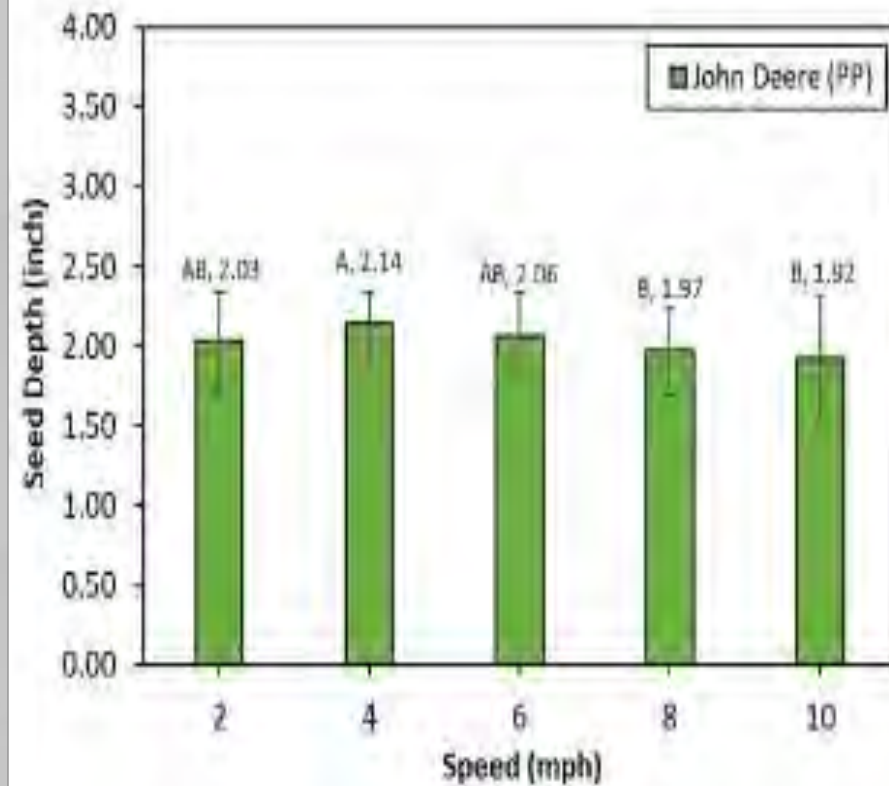

Too Shallow, low downforce, dry soil, seeds are visible at the top of the ground

Too Deep, Max downforce, wet soil, gage wheels are making a trench and compacting the soil hindering seedling emergence

Peanut Emergence

Peanuts planted at 1.5" seeding depth exhibited higher overall emergence irrespective of the downforce treatments

Peanut Emergence and Growth

1.5" Deep
High Downforce

1.5" Deep
Low Downforce

Peanut Emergence and Growth

Dry – No Pre-Plant Irrigation

Depth x Downforce x Vigor – SIRP Camilla - 2019

Opt – 0.5” Pre-Plant Irrigation

Depth x Downforce x Vigor – SIRP Camilla - 2019

Wet – 1.0” Pre-plant Irrigation

Corn Emergence 2020

Corn Emergence 2021

Final Corn Emergence 2020

Final Corn Emergence 2021

Seed Depth 2020

Seed Depth 2021

Seed Spacing 2020

Seed Singulation 2020

Coefficient of Variation 2020