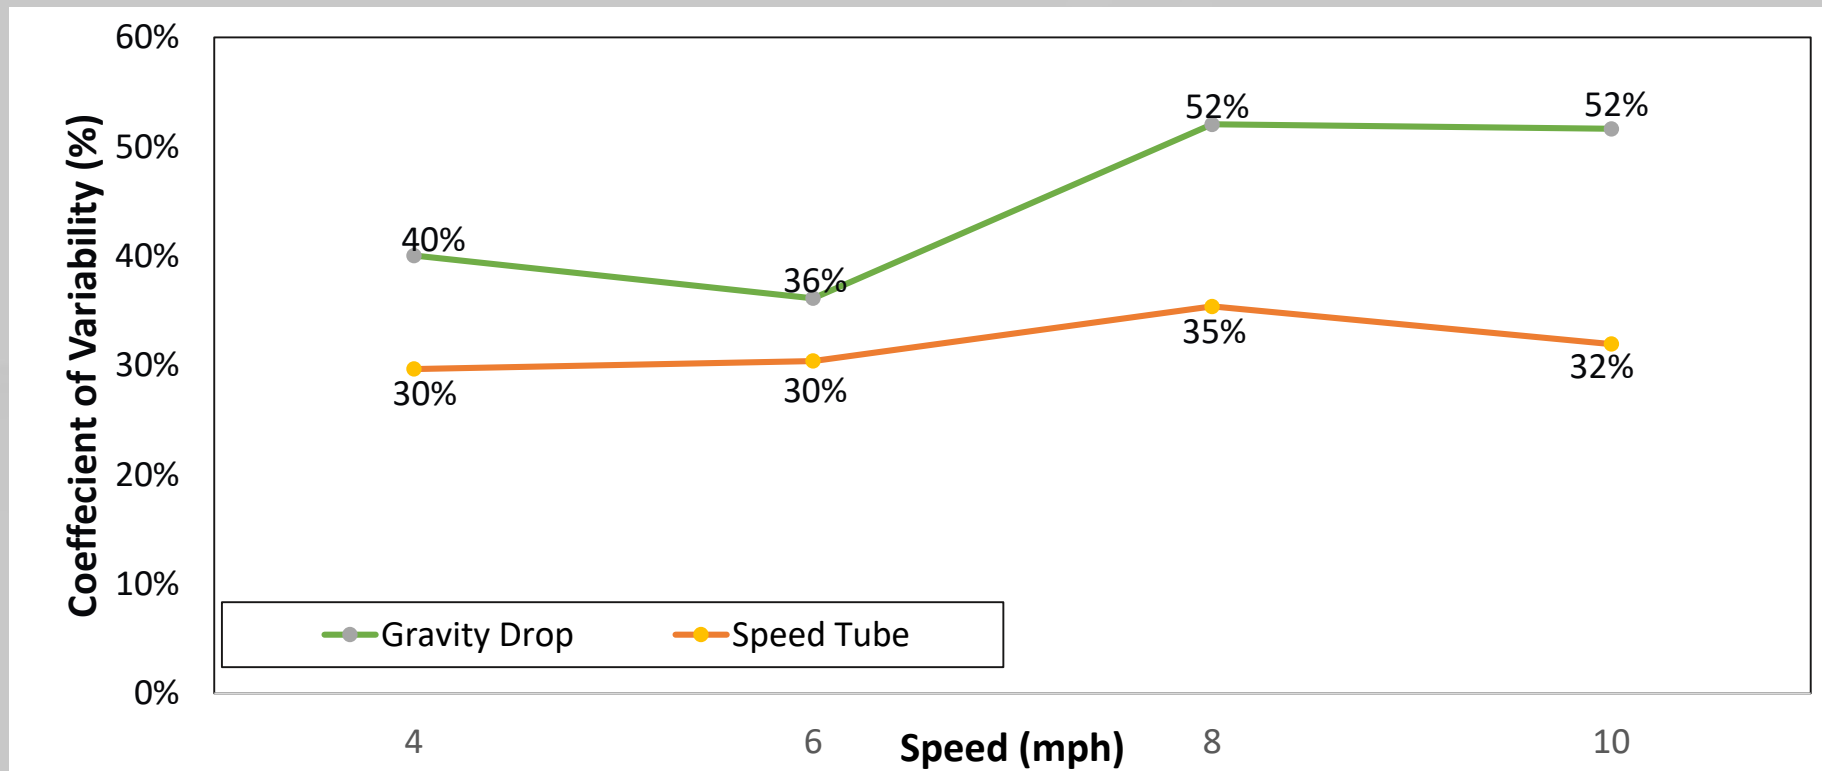

Peanuts planted at 1.5" seeding depth exhibited higher overall emergence irrespective of the downforce treatments

Peanut Emergence and Growth

1.5" Deep
High Downforce

1.5" Deep
Low Downforce

Peanut Emergence and Growth

Dry – No Pre-Plant Irrigation

Depth x Downforce x Vigor – SIRP Camilla - 2019

Opt – 0.5” Pre-Plant Irrigation

Depth x Downforce x Vigor – SIRP Camilla - 2019

Wet – 1.0” Pre-plant Irrigation

Corn Emergence 2020

Corn Emergence 2021

Final Corn Emergence 2020

Final Corn Emergence 2021

Seed Depth 2020

Seed Depth 2021

Seed Spacing 2020

Seed Singulation 2020

Coefficient of Variation 2020