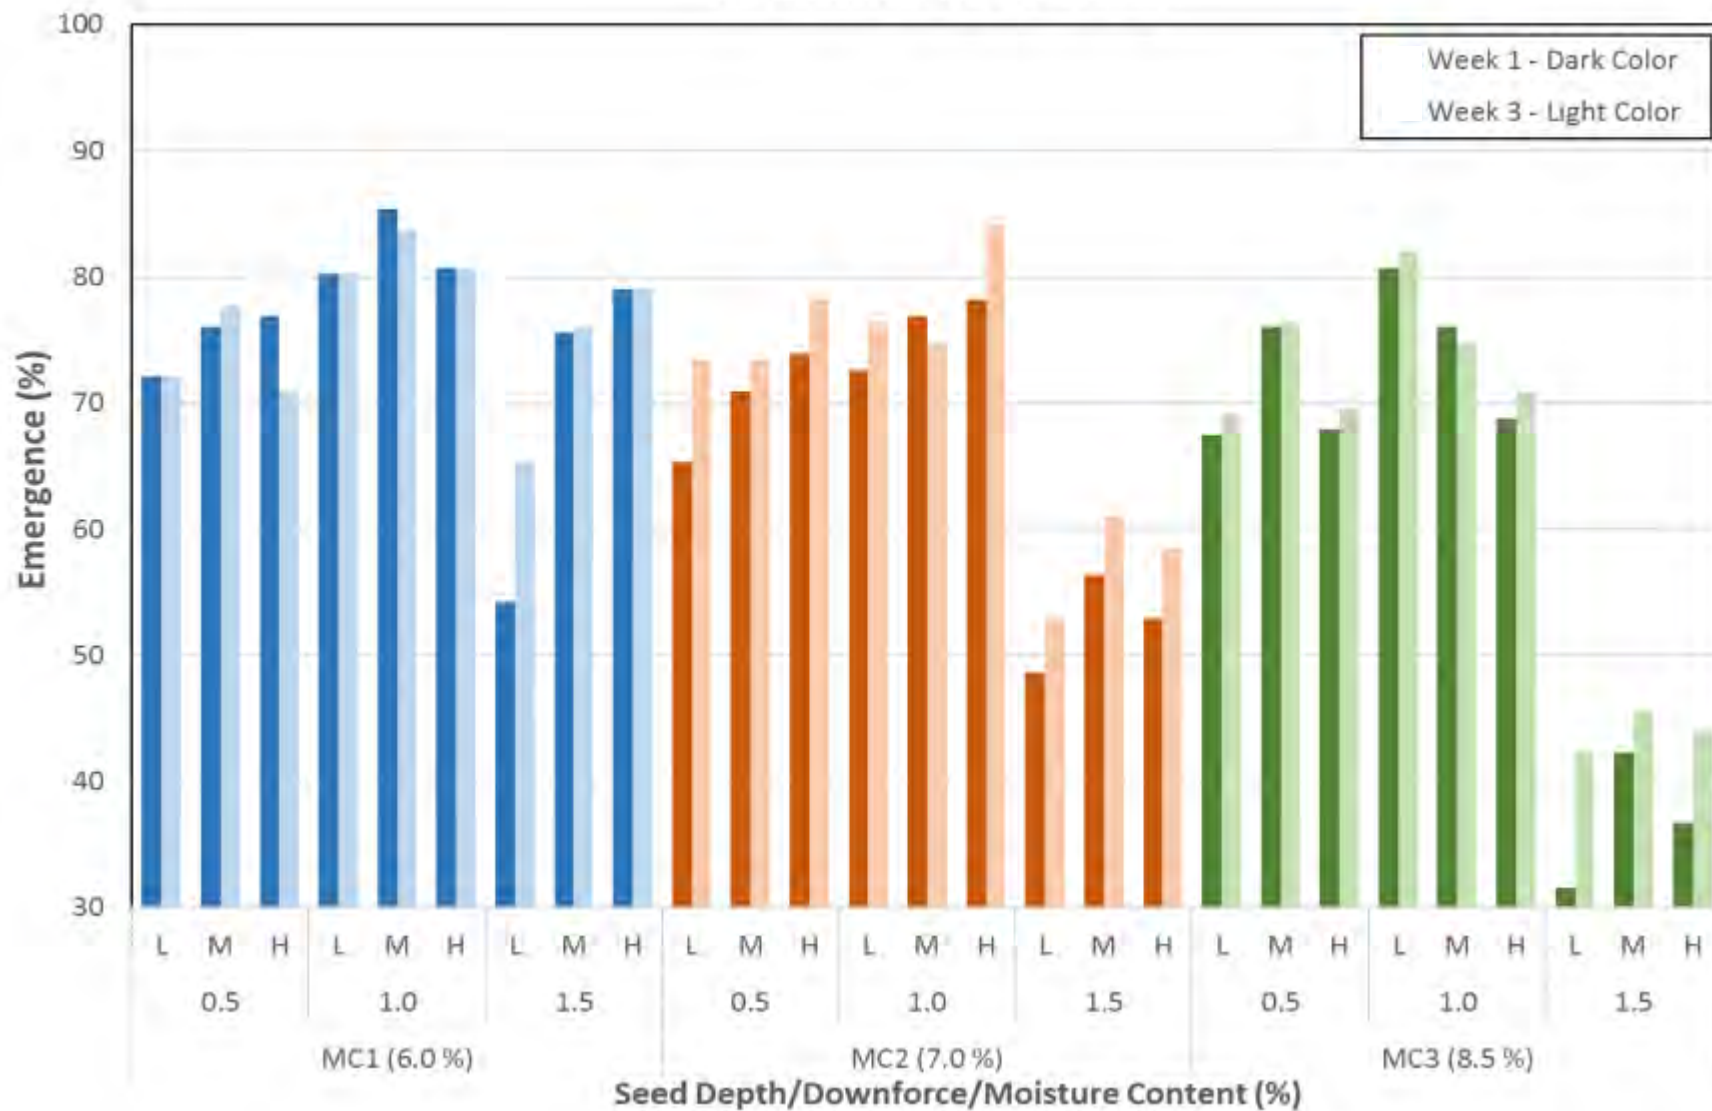

Too Shallow, low downforce, dry soil, seeds are visible at the top of the ground

Too Deep, Max downforce, wet soil, gage wheels are making a trench and compacting the soil hindering seedling emergence

Peanut Emergence

Peanuts planted at 1.5" seeding depth exhibited higher overall emergence irrespective of the downforce treatments

Peanut Emergence and Growth

1.5" Deep
High Downforce

1.5" Deep
Low Downforce

Peanut Emergence and Growth

2.5" Deep
Low Downforce

3.5" Deep
High Downforce

1.5" Deep
Low Downforce

1.5" Deep
Low Downforce

Peanut Emergence and Growth

2.5" Deep
High Downforce

3.5" Deep
Low Downforce

3.5" Deep
Medium Downforce

3.5" Deep
Medium Downforce

Cotton Emergence

Large Seed/High Vigor Variety

Cotton Emergence

Small Seed/Low Vigor Variety

Cotton Yield

Depth x Downforce x Vigor – SEREC Midville - 2019

Depth x Downforce x Vigor – SIRP Camilla - 2019