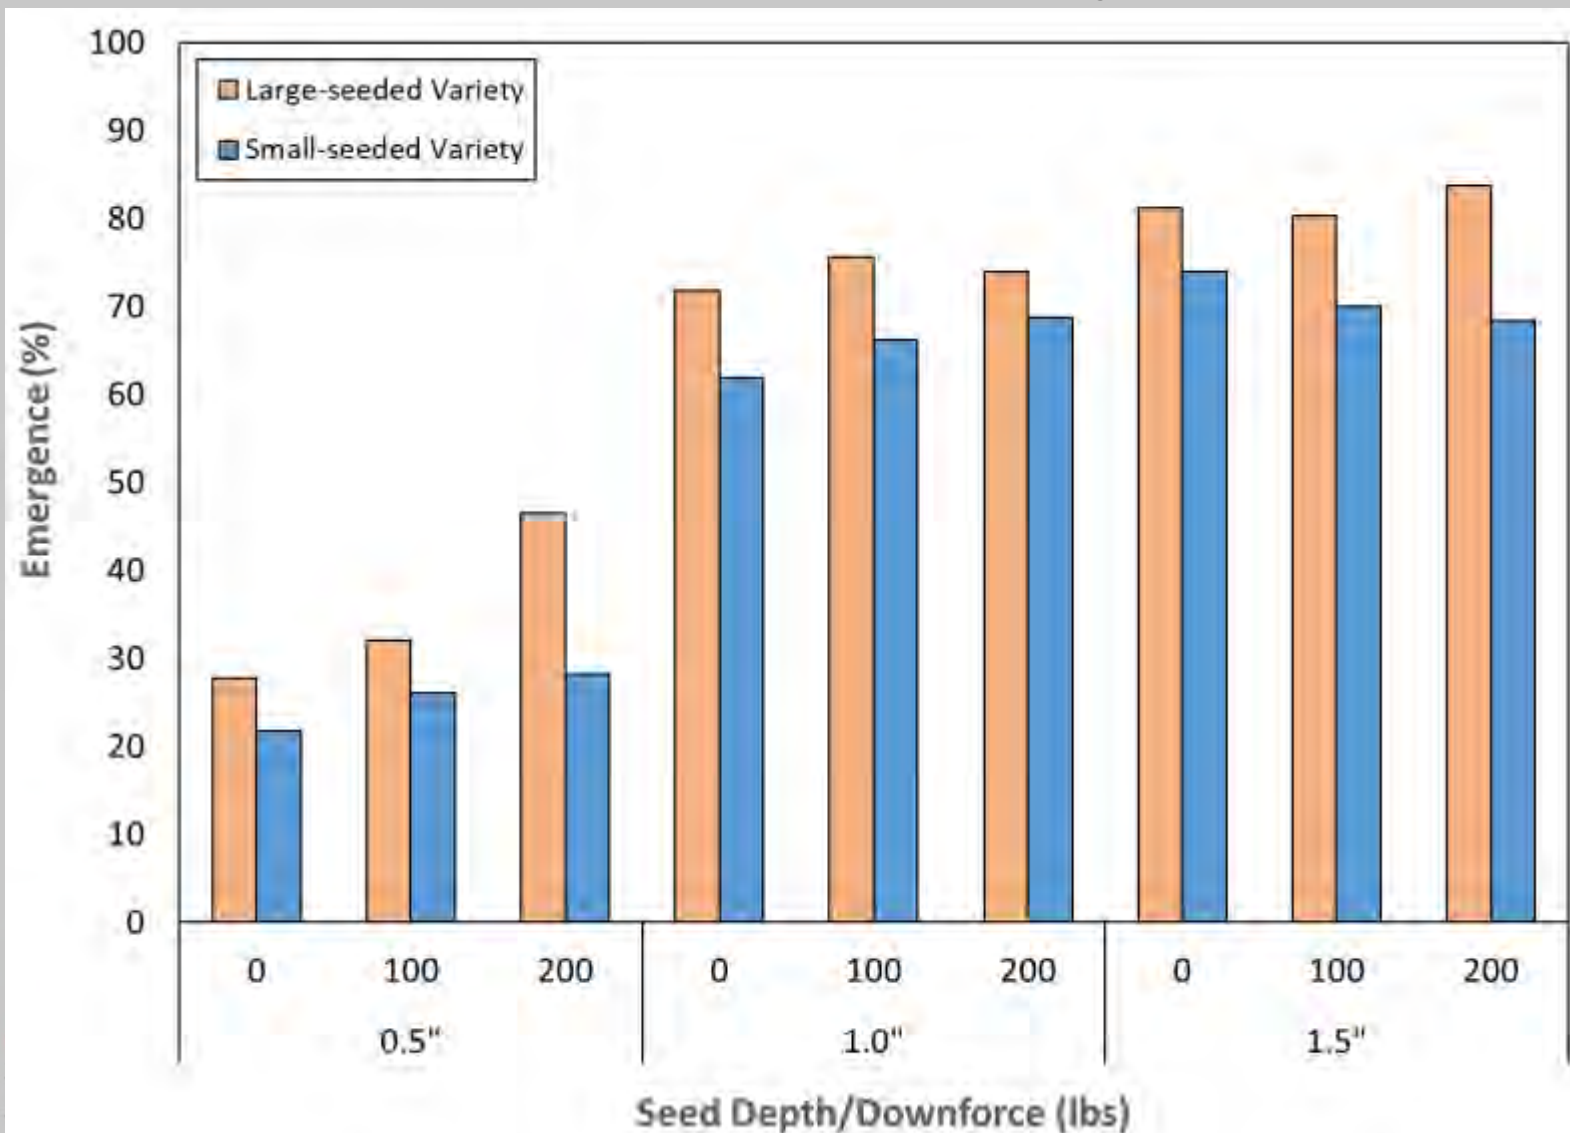

Peanuts planted at 1.5" seeding depth exhibited higher overall emergence irrespective of the downforce treatments

Peanut Emergence and Growth

1.5" Deep
High Downforce

1.5" Deep
Low Downforce

Peanut Emergence and Growth

2.5" Deep
Low Downforce

3.5" Deep
High Downforce

1.5" Deep
Low Downforce

1.5" Deep
Low Downforce

Peanut Emergence and Growth

2.5" Deep
High Downforce

3.5" Deep
Low Downforce

3.5" Deep
Medium Downforce

3.5" Deep
Medium Downforce

Cotton Emergence

Large Seed/High Vigor Variety

Cotton Emergence

Small Seed/Low Vigor Variety

Cotton Yield

Depth x Downforce x Vigor – SEREC Midville - 2019

Depth x Downforce x Vigor – SIRP Camilla - 2019

Dry – No Pre-Plant Irrigation

Depth x Downforce x Vigor – SIRP Camilla - 2019

Opt – 0.5” Pre-Plant Irrigation

Depth x Downforce x Vigor – SIRP Camilla - 2019

Wet – 1.0” Pre-plant Irrigation

Corn Emergence 2020