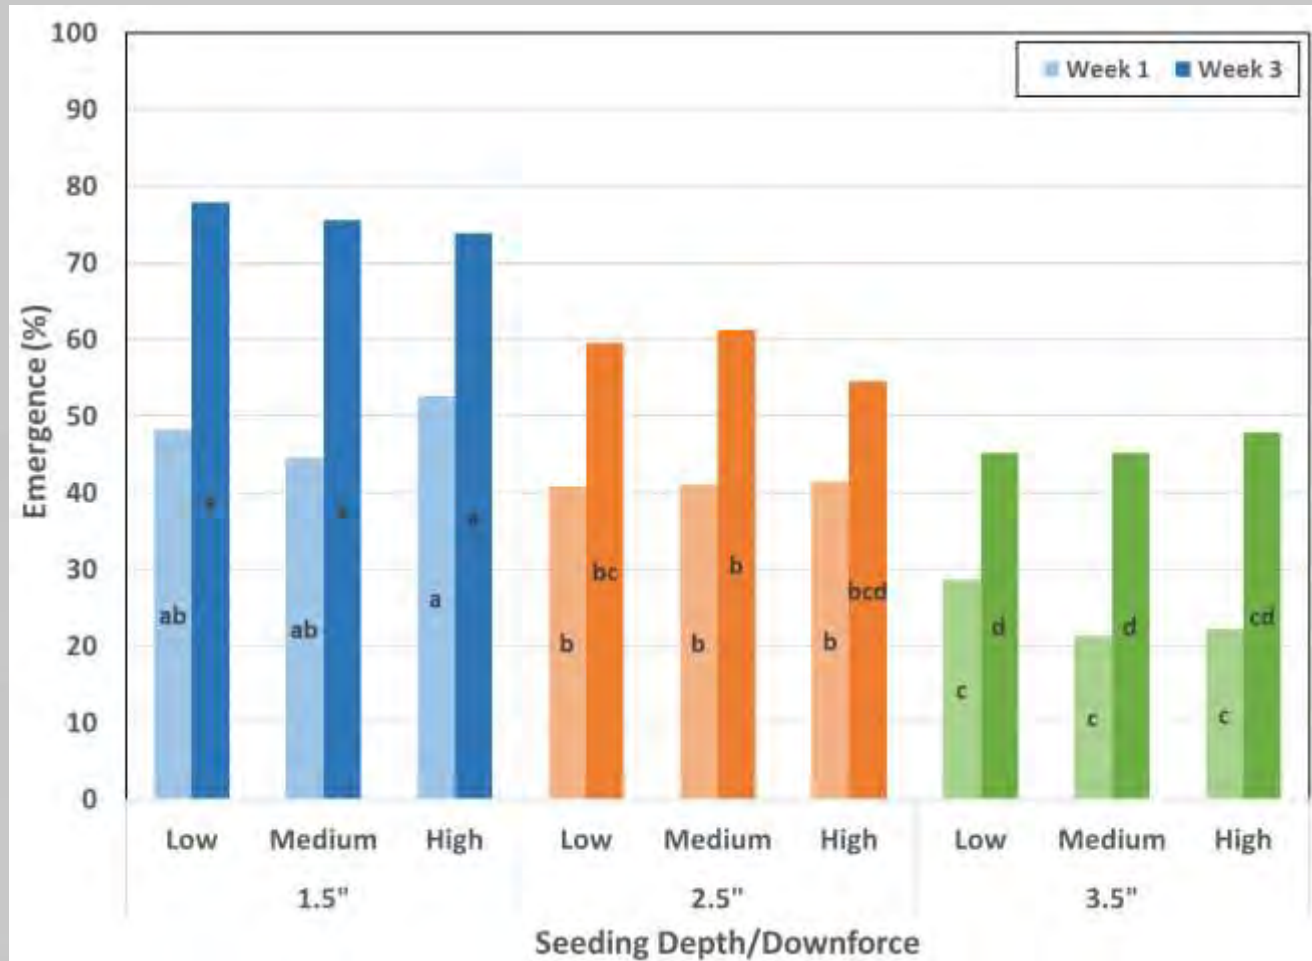

Importance of Planter Performance in Cotton, Corn, and Peanut

Wesley M. Porter
Ext. Precision Ag and Irrigation
Specialist
University of Georgia

2022 Southeast Georgia Planter Clinic
February 10, 2022

Planting Conditions

Too Shallow, low downforce, dry soil, seeds are visible at the top of the ground

Too Deep, Max downforce, wet soil, gage wheels are making a trench and compacting the soil hindering seedling emergence

Peanut Emergence

Peanuts planted at 1.5" seeding depth exhibited higher overall emergence irrespective of the downforce treatments

Peanut Emergence and Growth

1.5" Deep
High Downforce

1.5" Deep
Low Downforce

Peanut Emergence and Growth

2.5" Deep
Low Downforce

3.5" Deep
High Downforce

1.5" Deep
Low Downforce

1.5" Deep
Low Downforce

Peanut Emergence and Growth

2.5" Deep
High Downforce

3.5" Deep
Low Downforce

3.5" Deep
Medium Downforce