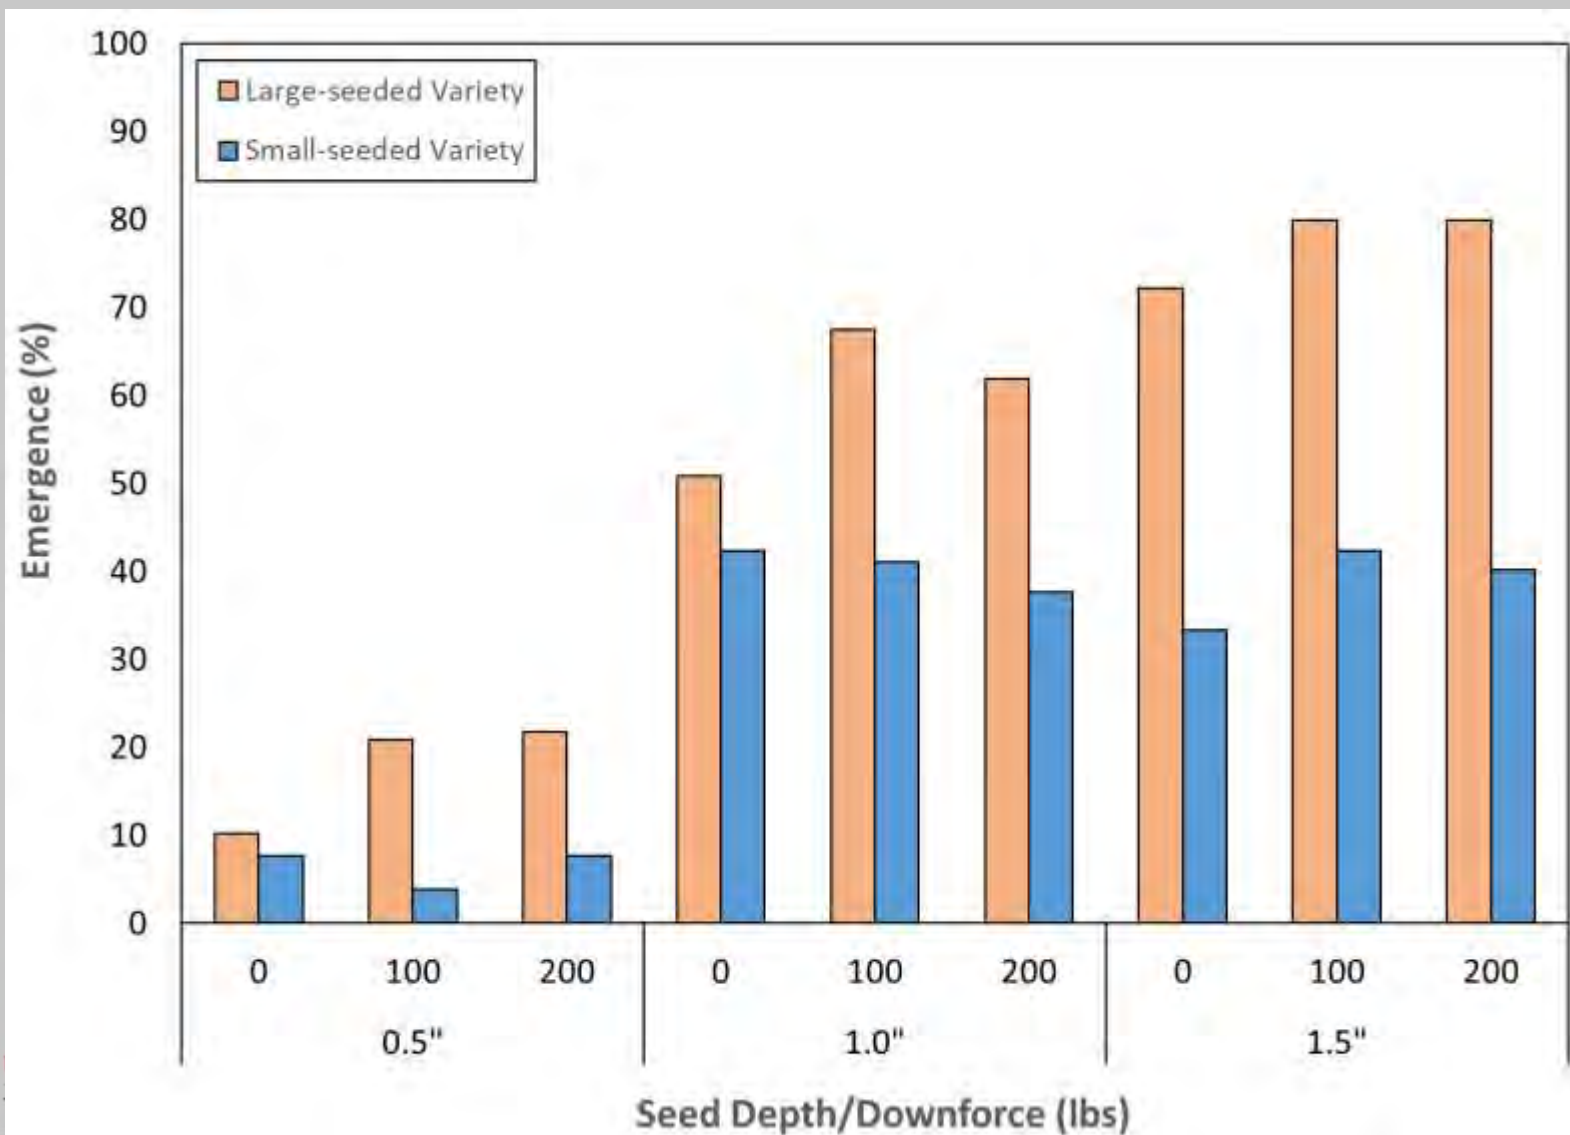

Peanuts planted at 1.5" seeding depth exhibited higher overall emergence irrespective of the downforce treatments

Peanut Emergence and Growth

1.5" Deep
High Downforce

1.5" Deep
Low Downforce

Peanut Emergence and Growth

2.5" Deep
Low Downforce

3.5" Deep
High Downforce

1.5" Deep
Low Downforce

1.5" Deep
Low Downforce

Peanut Emergence and Growth

2.5" Deep
High Downforce

3.5" Deep
Low Downforce

3.5" Deep
Medium Downforce

3.5" Deep
Medium Downforce

Cotton Emergence

Large Seed/High Vigor Variety

Cotton Emergence

Small Seed/Low Vigor Variety

Cotton Yield

Depth x Downforce x Vigor – SEREC Midville - 2019

Depth x Downforce x Vigor – SIRP Camilla - 2019

Dry – No Pre-Plant Irrigation

Depth x Downforce x Vigor – SIRP Camilla - 2019

Opt – 0.5” Pre-Plant Irrigation

Depth x Downforce x Vigor – SIRP Camilla - 2019

Wet – 1.0” Pre-plant Irrigation

Corn Emergence 2020