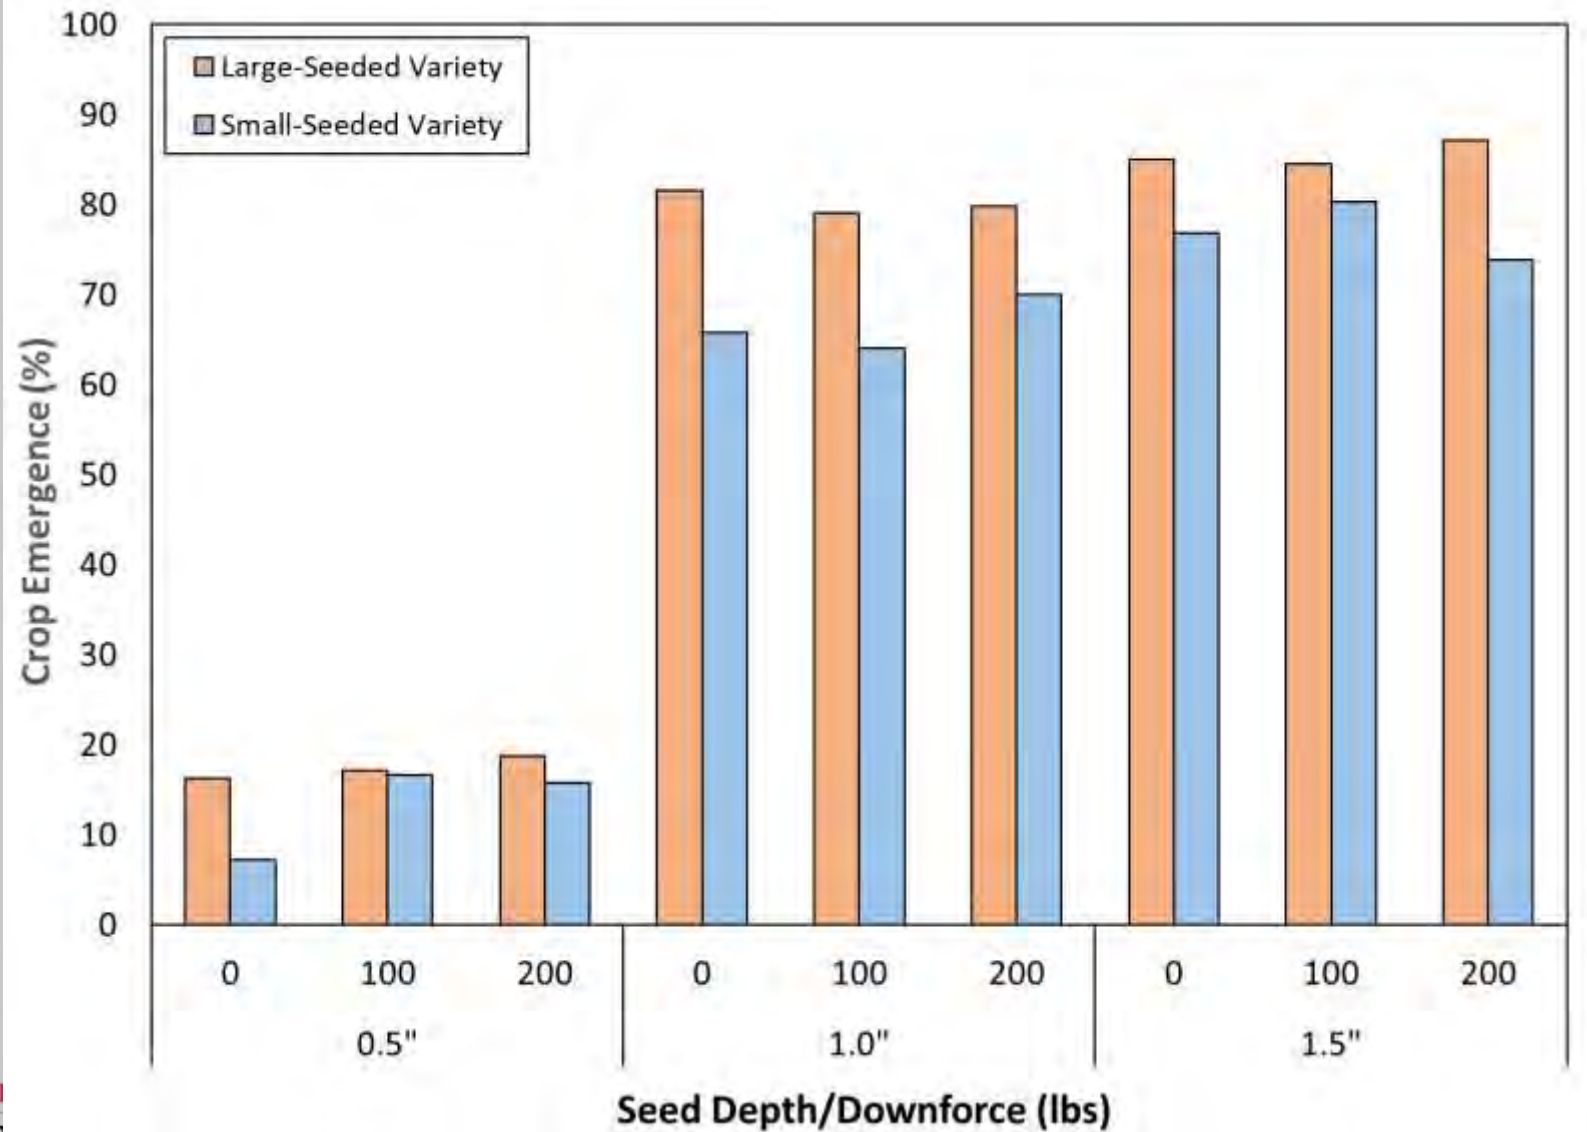

Peanuts planted at 1.5" seeding depth exhibited higher overall emergence irrespective of the downforce treatments

Peanut Emergence and Growth

1.5" Deep
High Downforce

1.5" Deep
Low Downforce

Peanut Emergence and Growth

2.5" Deep
Low Downforce

3.5" Deep
High Downforce

1.5" Deep
Low Downforce

1.5" Deep
Low Downforce

Peanut Emergence and Growth

2.5" Deep
High Downforce

3.5" Deep
Low Downforce

3.5" Deep
Medium Downforce

3.5" Deep
Medium Downforce

Cotton Emergence

Large Seed/High Vigor Variety

Cotton Emergence

Small Seed/Low Vigor Variety

Cotton Yield

Depth x Downforce x Vigor – SEREC Midville - 2019

Depth x Downforce x Vigor – SIRP Camilla - 2019

Dry – No Pre-Plant Irrigation

Depth x Downforce x Vigor – SIRP Camilla - 2019

Opt – 0.5” Pre-Plant Irrigation

Depth x Downforce x Vigor – SIRP Camilla - 2019

Wet – 1.0” Pre-plant Irrigation

Corn Emergence 2020