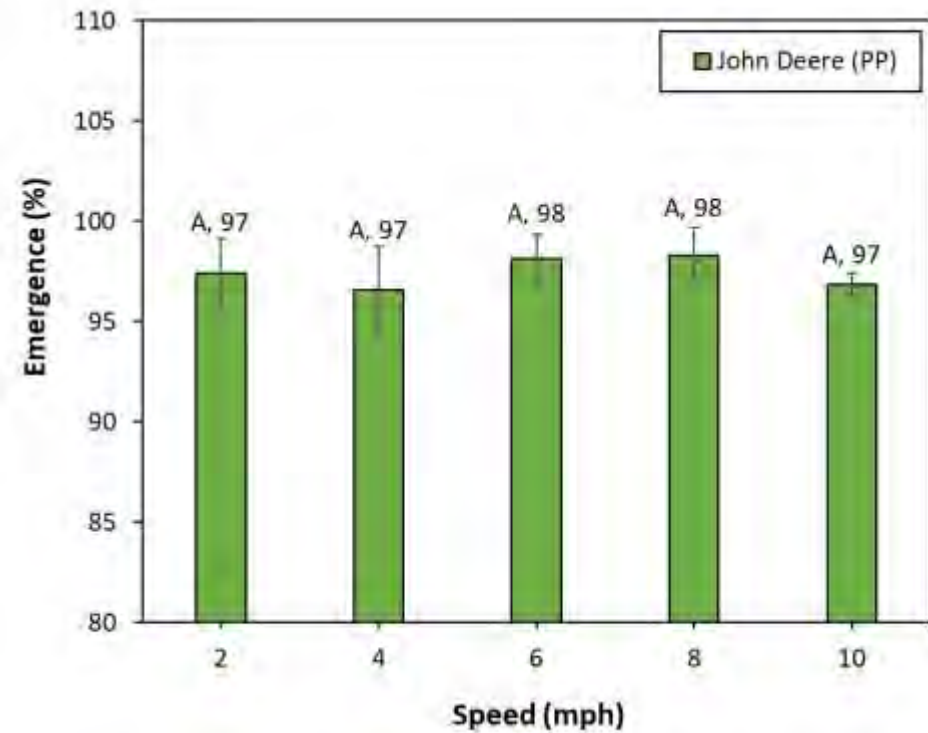

Peanuts planted at 1.5" seeding depth exhibited higher overall emergence irrespective of the downforce treatments

Peanut Emergence and Growth

1.5" Deep
High Downforce

1.5" Deep
Low Downforce

Peanut Emergence and Growth

Dry – No Pre-Plant Irrigation

Depth x Downforce x Vigor – SIRP Camilla - 2019

Opt – 0.5” Pre-Plant Irrigation

Depth x Downforce x Vigor – SIRP Camilla - 2019

Wet – 1.0” Pre-plant Irrigation

Corn Emergence 2020

Corn Emergence 2021

Final Corn Emergence 2020

Final Corn Emergence 2021

Seed Depth 2020

Seed Depth 2021

Seed Spacing 2020

Seed Singulation 2020

Coefficient of Variation 2020