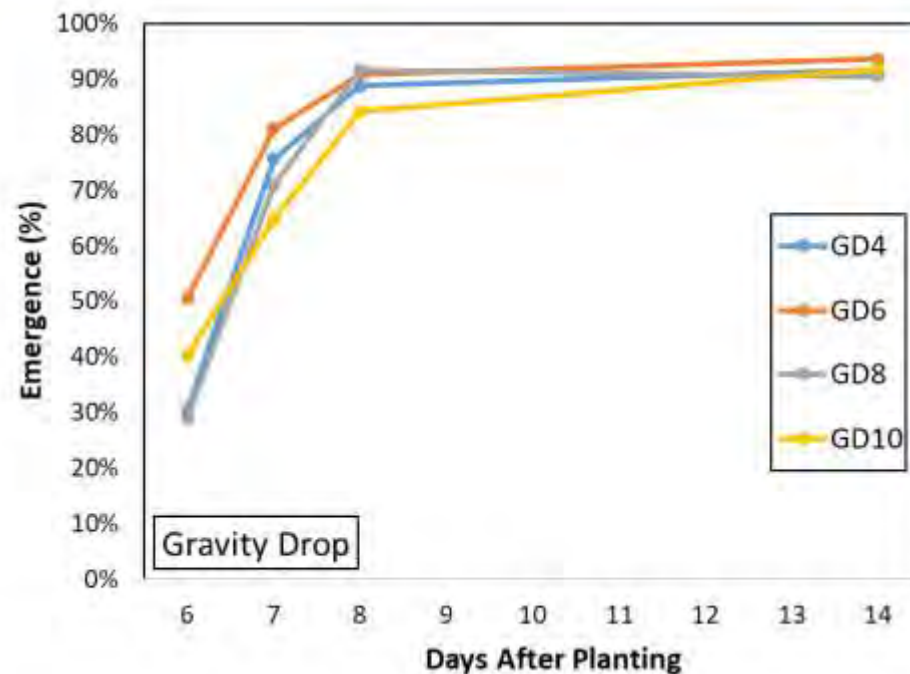

Peanuts planted at 1.5" seeding depth exhibited higher overall emergence irrespective of the downforce treatments

Peanut Emergence and Growth

1.5" Deep
High Downforce

1.5" Deep
Low Downforce

Peanut Emergence and Growth

2.5" Deep
Low Downforce

3.5" Deep
High Downforce

1.5" Deep
Low Downforce

1.5" Deep
Low Downforce

Peanut Emergence and Growth

2.5" Deep
High Downforce

3.5" Deep
Low Downforce

3.5" Deep
Medium Downforce

Dry – No Pre-Plant Irrigation

Depth x Downforce x Vigor – SIRP Camilla - 2019

Opt – 0.5” Pre-Plant Irrigation

Depth x Downforce x Vigor – SIRP Camilla - 2019

Wet – 1.0” Pre-plant Irrigation

Corn Emergence 2020

Corn Emergence 2021

Final Corn Emergence 2020

Final Corn Emergence 2021

Seed Depth 2020

Seed Depth 2021

Seed Spacing 2020

Seed Singulation 2020

Coefficient of Variation 2020