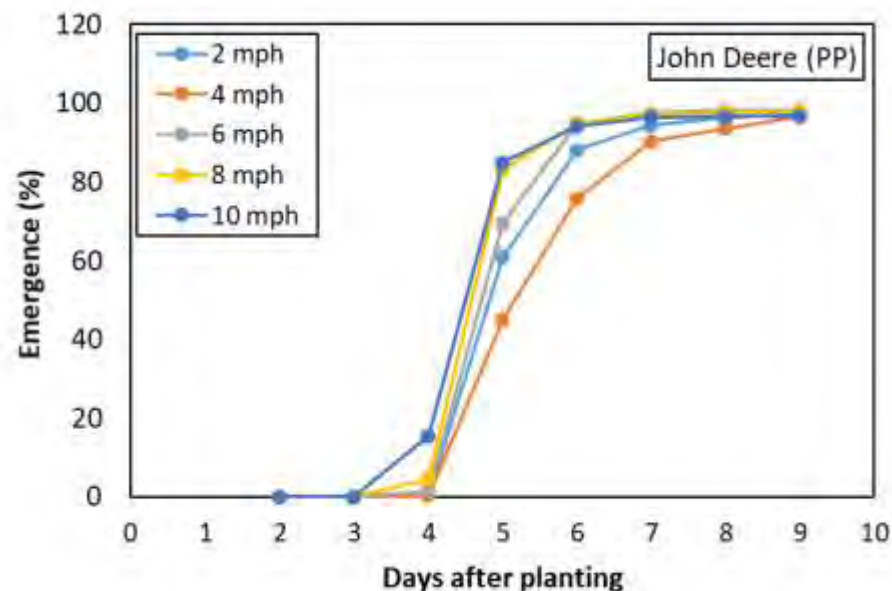

Peanuts planted at 1.5" seeding depth exhibited higher overall emergence irrespective of the downforce treatments

Peanut Emergence and Growth

1.5" Deep
High Downforce

1.5" Deep
Low Downforce

Peanut Emergence and Growth

2.5" Deep
Low Downforce

3.5" Deep
High Downforce

1.5" Deep
Low Downforce

1.5" Deep
Low Downforce

Peanut Emergence and Growth

2.5" Deep
High Downforce

3.5" Deep
Low Downforce

3.5" Deep
Medium Downforce

Dry – No Pre-Plant Irrigation

Depth x Downforce x Vigor – SIRP Camilla - 2019

Opt – 0.5” Pre-Plant Irrigation

Depth x Downforce x Vigor – SIRP Camilla - 2019

Wet – 1.0” Pre-plant Irrigation

Corn Emergence 2020

Corn Emergence 2021

Final Corn Emergence 2020

Final Corn Emergence 2021

Seed Depth 2020

Seed Depth 2021

Seed Spacing 2020

Seed Singulation 2020

Coefficient of Variation 2020