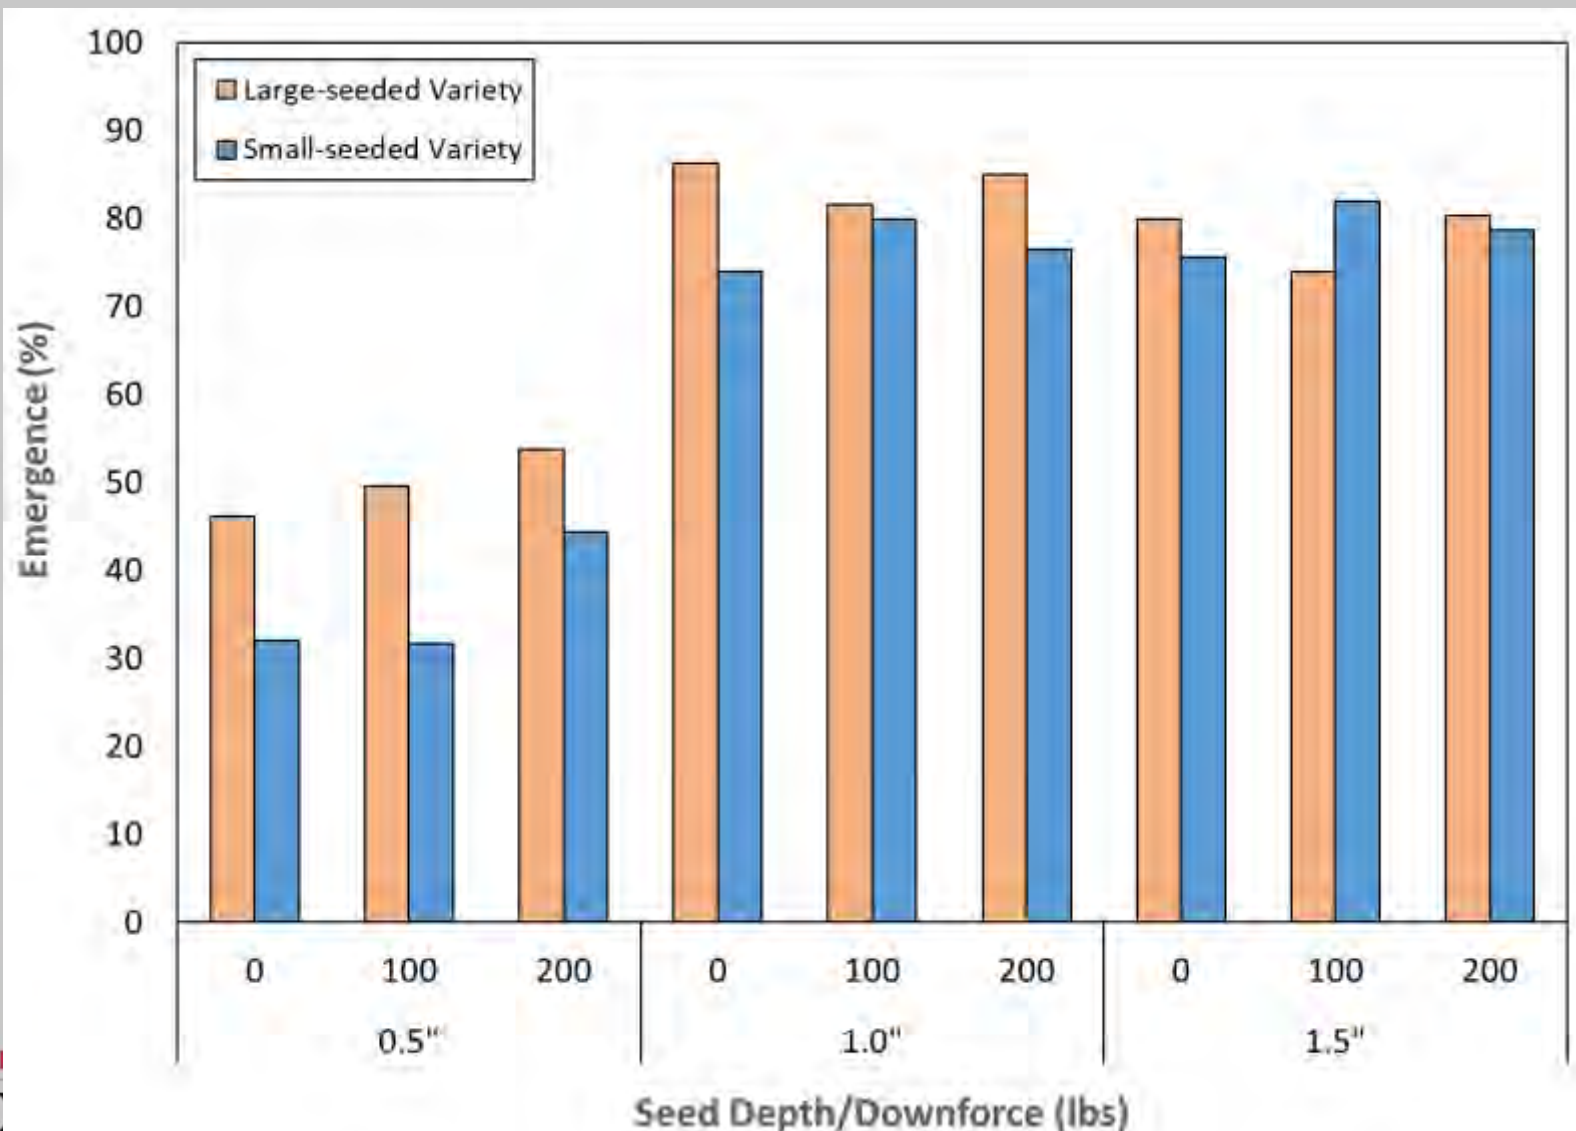

Peanuts planted at 1.5" seeding depth exhibited higher overall emergence irrespective of the downforce treatments

Peanut Emergence and Growth

1.5" Deep
High Downforce

1.5" Deep
Low Downforce

Peanut Emergence and Growth

2.5" Deep
Low Downforce

3.5" Deep
High Downforce

1.5" Deep
Low Downforce

1.5" Deep
Low Downforce

Peanut Emergence and Growth

2.5" Deep
High Downforce

3.5" Deep
Low Downforce

3.5" Deep
Medium Downforce

Dry – No Pre-Plant Irrigation

Depth x Downforce x Vigor – SIRP Camilla - 2019

Opt – 0.5” Pre-Plant Irrigation

Depth x Downforce x Vigor – SIRP Camilla - 2019

Wet – 1.0” Pre-plant Irrigation

Corn Emergence 2020

Corn Emergence 2021

Final Corn Emergence 2020

Final Corn Emergence 2021

Seed Depth 2020

Seed Depth 2021

Seed Spacing 2020

Seed Singulation 2020

Coefficient of Variation 2020