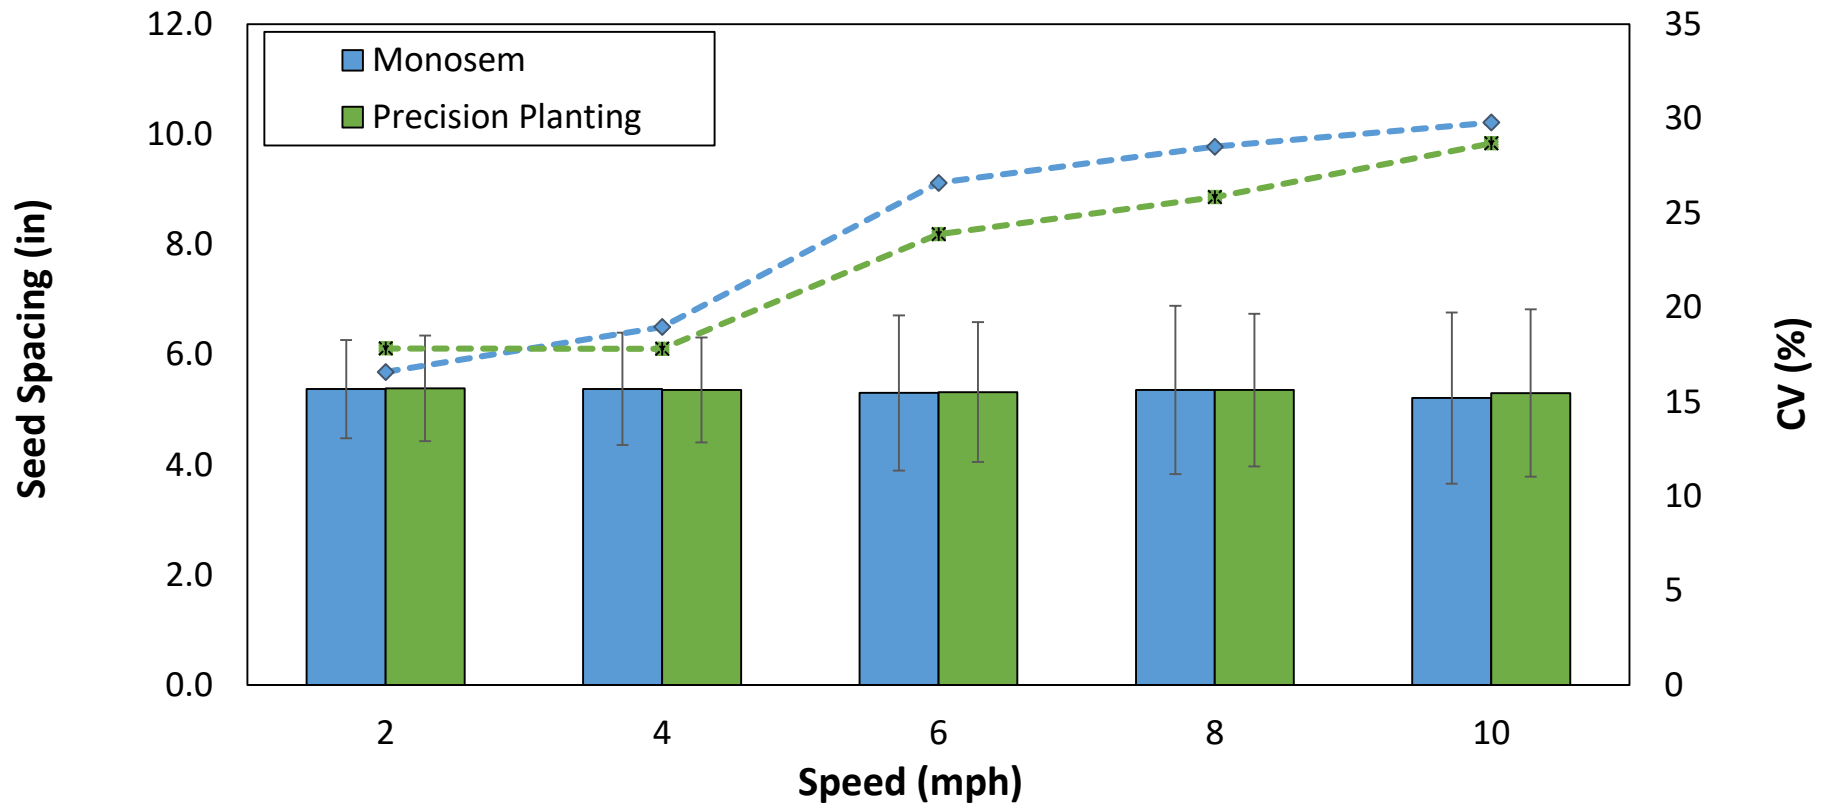

Peanuts planted at 1.5" seeding depth exhibited higher overall emergence irrespective of the downforce treatments

Peanut Emergence and Growth

1.5" Deep
High Downforce

1.5" Deep
Low Downforce

Peanut Emergence and Growth

Dry – No Pre-Plant Irrigation

Depth x Downforce x Vigor – SIRP Camilla - 2019

Opt – 0.5” Pre-Plant Irrigation

Depth x Downforce x Vigor – SIRP Camilla - 2019

Wet – 1.0” Pre-plant Irrigation

Corn Emergence 2020

Corn Emergence 2021

Final Corn Emergence 2020

Final Corn Emergence 2021

Seed Depth 2020

Seed Depth 2021

Seed Spacing 2020

Seed Singulation 2020

Coefficient of Variation 2020