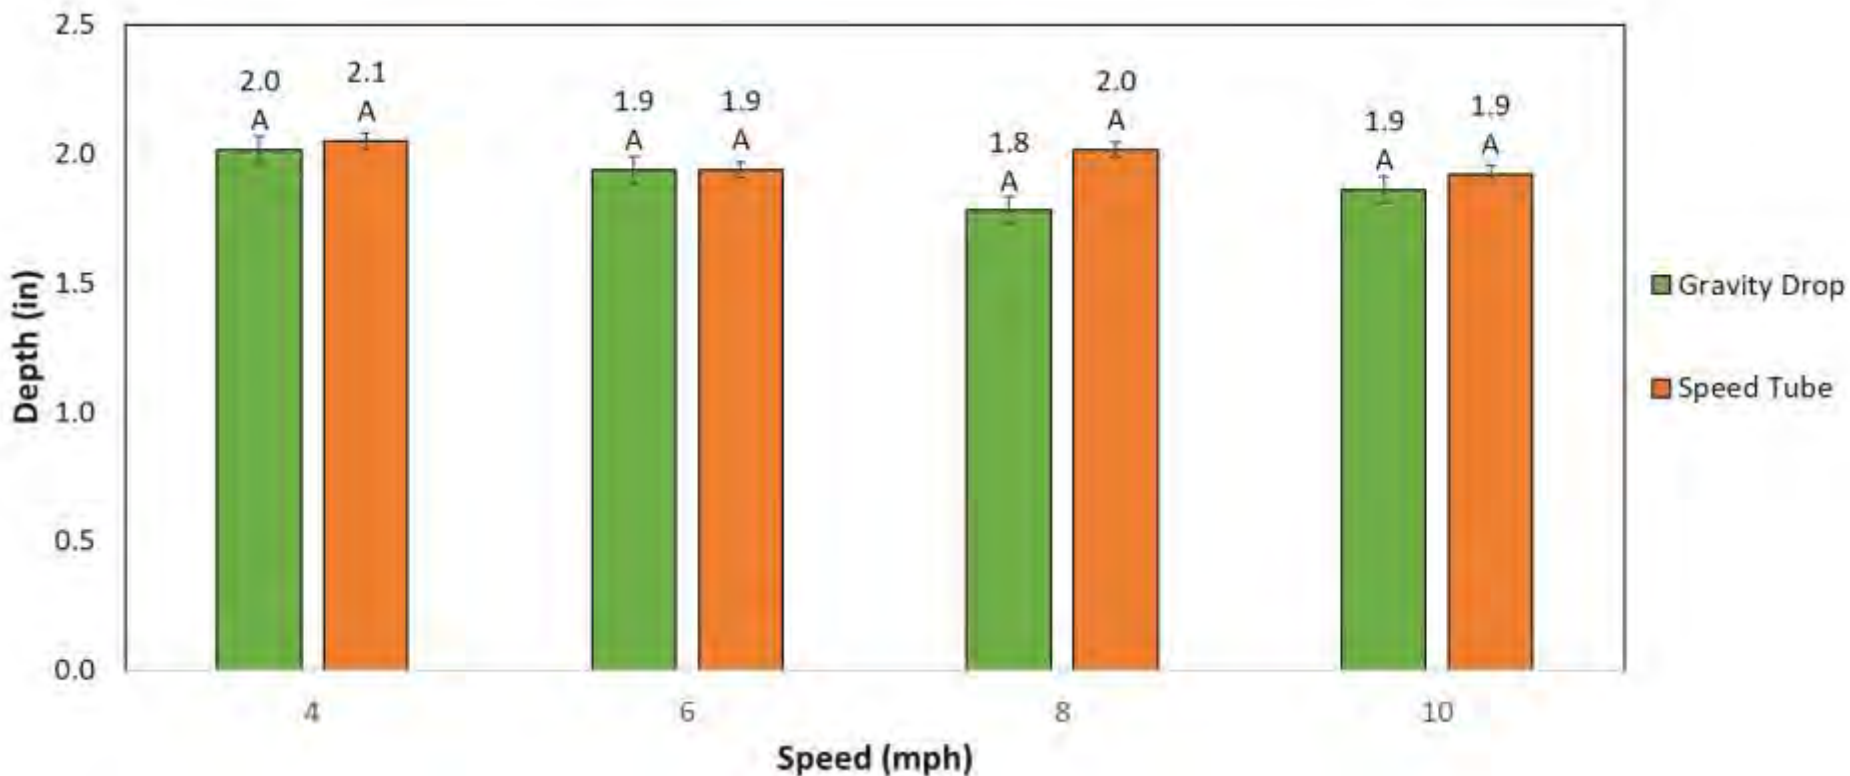

Peanuts planted at 1.5" seeding depth exhibited higher overall emergence irrespective of the downforce treatments

Peanut Emergence and Growth

1.5" Deep
High Downforce

1.5" Deep
Low Downforce

Peanut Emergence and Growth

Dry – No Pre-Plant Irrigation

Depth x Downforce x Vigor – SIRP Camilla - 2019

Opt – 0.5” Pre-Plant Irrigation

Depth x Downforce x Vigor – SIRP Camilla - 2019

Wet – 1.0” Pre-plant Irrigation

Corn Emergence 2020

Corn Emergence 2021

Final Corn Emergence 2020

Final Corn Emergence 2021

Seed Depth 2020

Seed Depth 2021

Seed Spacing 2020

Seed Singulation 2020

Coefficient of Variation 2020