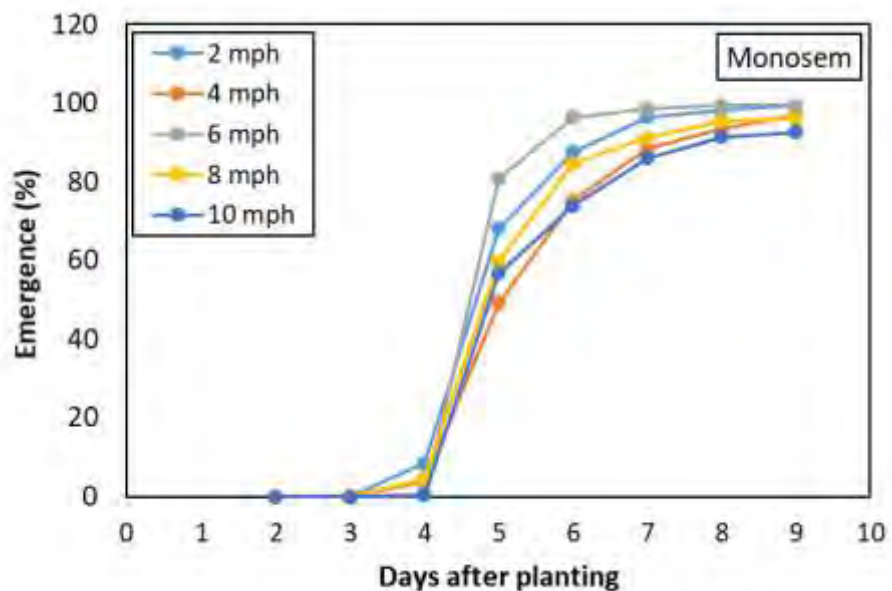

Peanuts planted at 1.5" seeding depth exhibited higher overall emergence irrespective of the downforce treatments

Peanut Emergence and Growth

1.5" Deep
High Downforce

1.5" Deep
Low Downforce

Peanut Emergence and Growth

2.5" Deep
Low Downforce

3.5" Deep
High Downforce

1.5" Deep
Low Downforce

1.5" Deep
Low Downforce

Peanut Emergence and Growth

2.5" Deep
High Downforce

3.5" Deep
Low Downforce

3.5" Deep
Medium Downforce

Dry – No Pre-Plant Irrigation

Depth x Downforce x Vigor – SIRP Camilla - 2019

Opt – 0.5” Pre-Plant Irrigation

Depth x Downforce x Vigor – SIRP Camilla - 2019

Wet – 1.0” Pre-plant Irrigation

Corn Emergence 2020

Corn Emergence 2021

Final Corn Emergence 2020

Final Corn Emergence 2021

Seed Depth 2020

Seed Depth 2021

Seed Spacing 2020

Seed Singulation 2020

Coefficient of Variation 2020