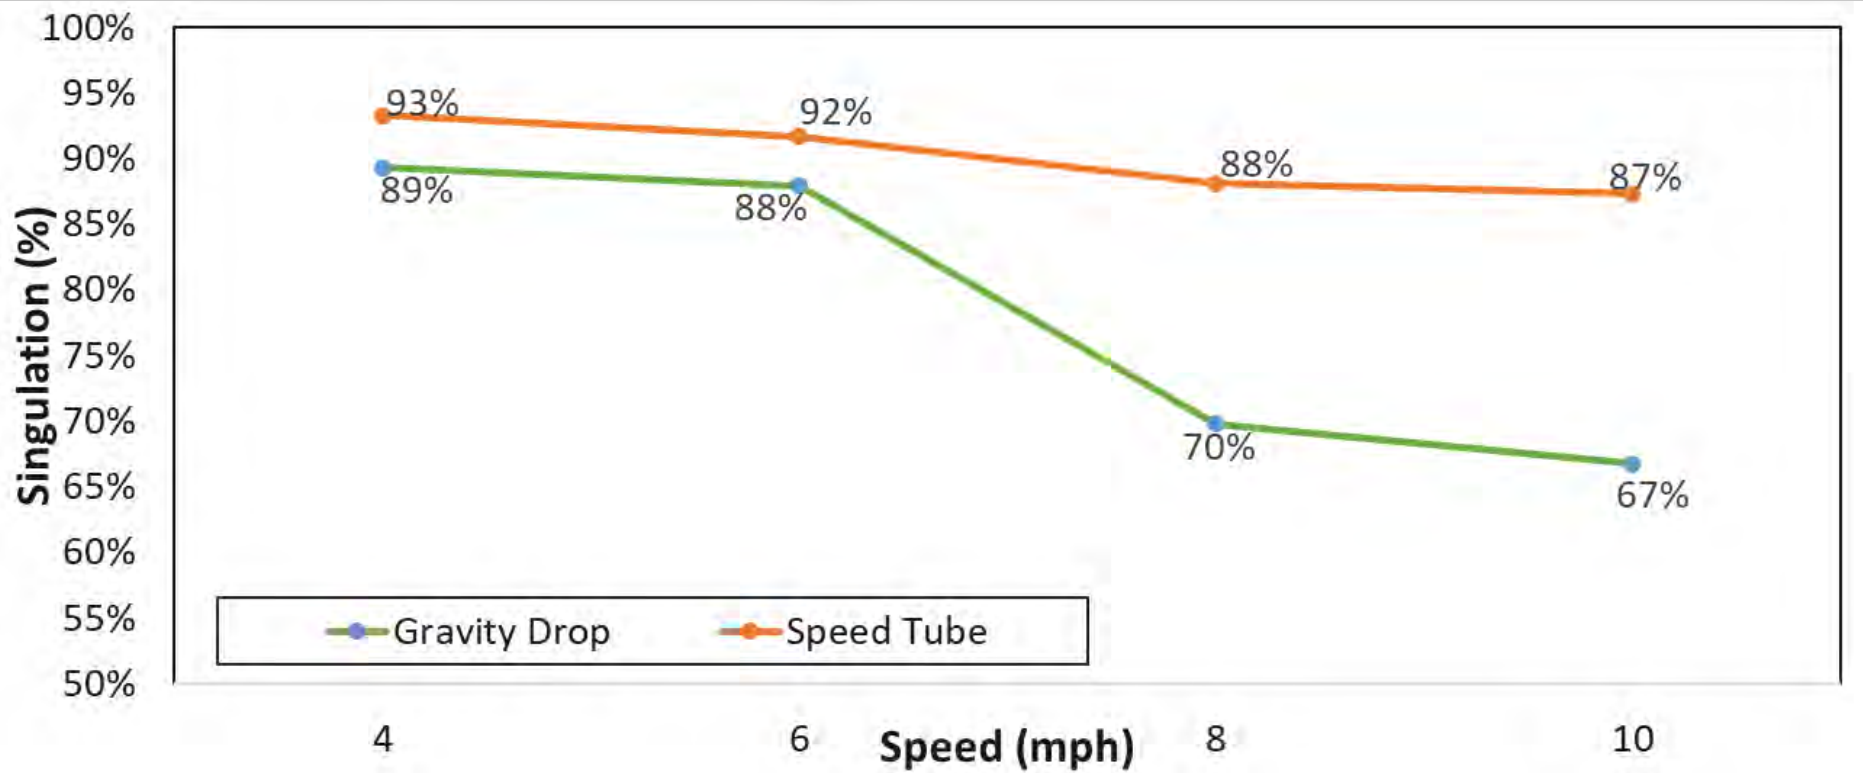

Seed Singulation 2021