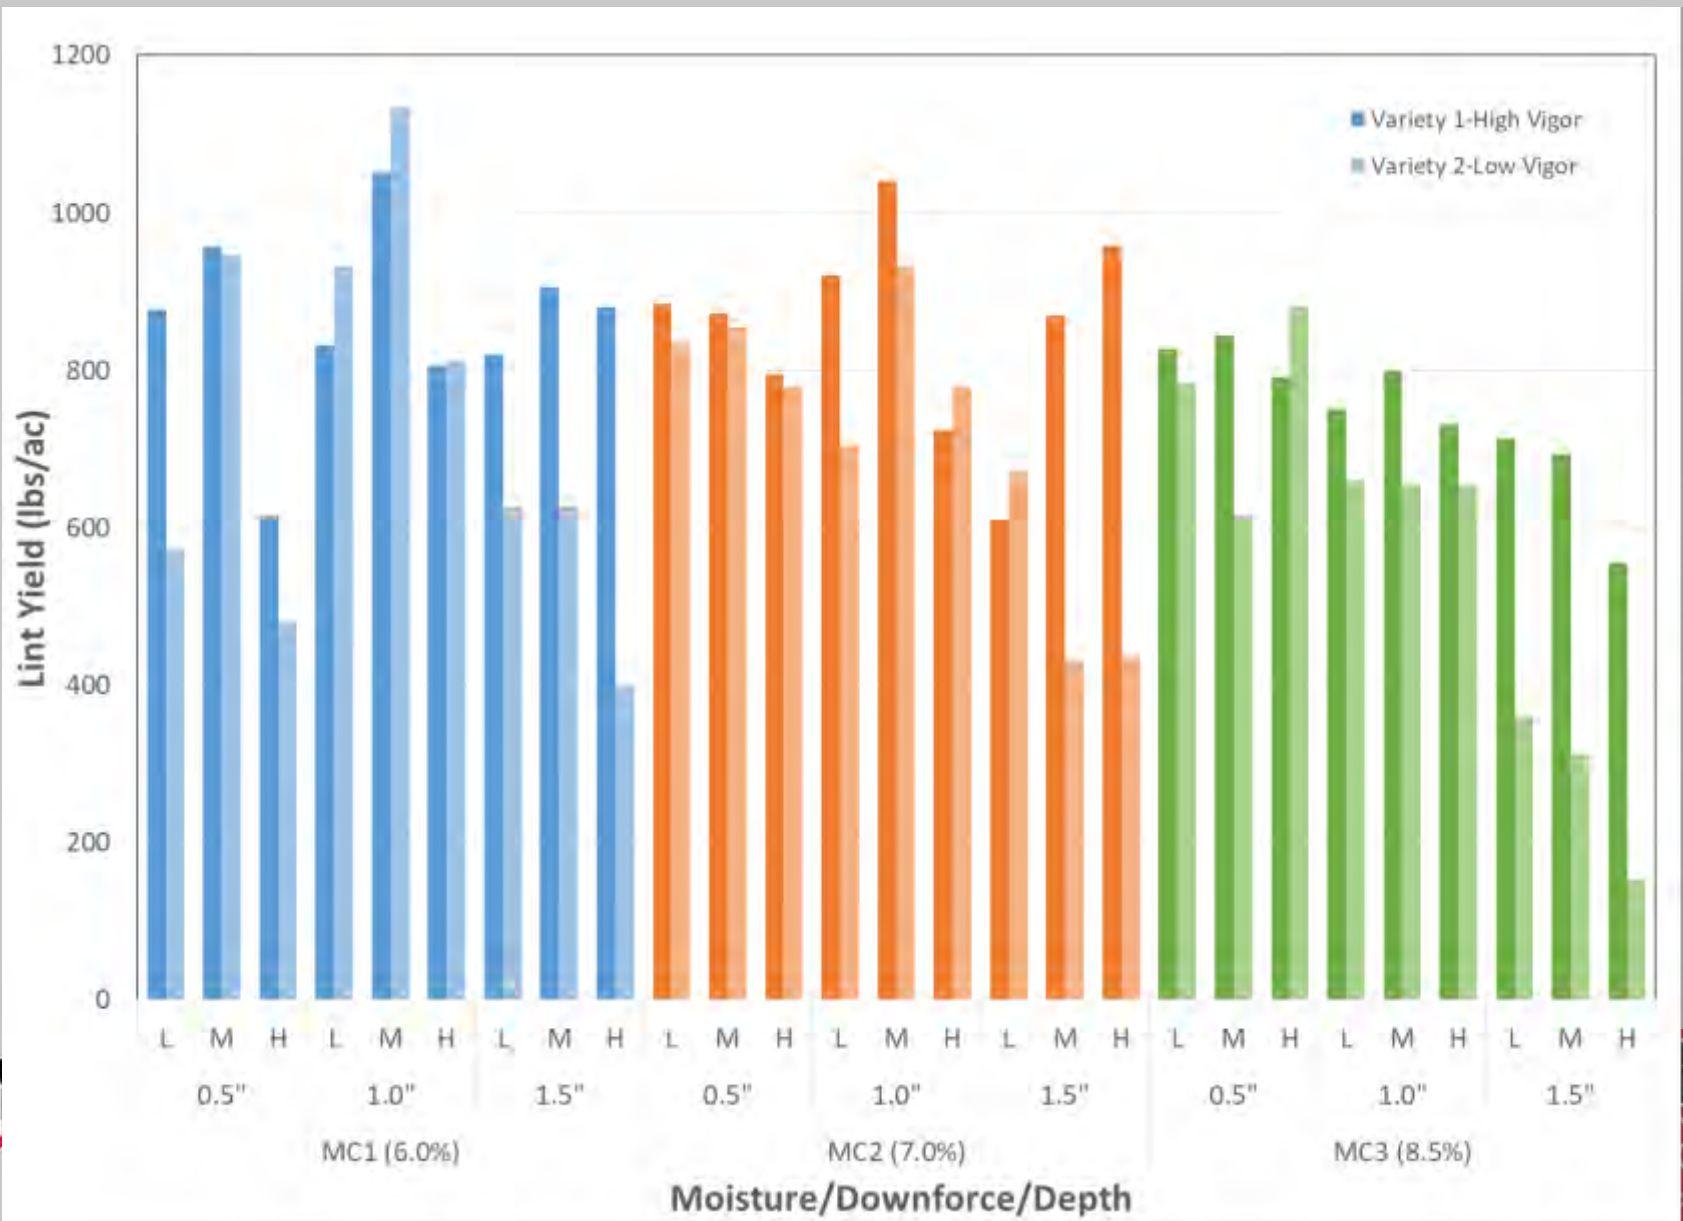

Peanuts planted at 1.5" seeding depth exhibited higher overall emergence irrespective of the downforce treatments

Peanut Emergence and Growth

1.5" Deep
High Downforce

1.5" Deep
Low Downforce

Peanut Emergence and Growth

2.5" Deep
Low Downforce

3.5" Deep
High Downforce

1.5" Deep
Low Downforce

1.5" Deep
Low Downforce

Peanut Emergence and Growth

2.5" Deep
High Downforce

3.5" Deep
Low Downforce

3.5" Deep
Medium Downforce

3.5" Deep
Medium Downforce

Cotton Emergence

Large Seed/High Vigor Variety

Cotton Emergence

Small Seed/Low Vigor Variety

Cotton Yield

Depth x Downforce x Vigor – SEREC Midville - 2019

Depth x Downforce x Vigor – SIRP Camilla - 2019

Dry – No Pre-Plant Irrigation

Depth x Downforce x Vigor – SIRP Camilla - 2019

Opt – 0.5” Pre-Plant Irrigation

Depth x Downforce x Vigor – SIRP Camilla - 2019

Wet – 1.0” Pre-plant Irrigation

Corn Emergence 2020